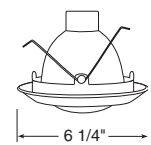

Frosted Lens with Clear Center**

Catalog #	Description
2130W-WH	White Baffle, White Trim
2130B-WH	Black Baffle, White Trim

** Do not use reflector shipped with trim for LED housing. Recycle reflector.

Baffle, Regressed Frosted Dome Lens**