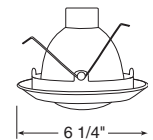

Catalog #	Description
5101-ABZ	Classic Aged Bronze Trim
5101-SC	Satin Chrome Trim
5101-WH	White Trim

** Do not use reflector shipped with trim for LED housing. Recycle reflector.