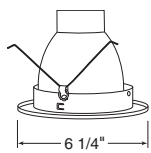

Lensed

Catalog #	Description
210-ABZ	Classic Aged Bronze Trim
210-SC	Satin Chrome Trim
210-WH	White Trim

** Do not use reflector shipped with trim for LED housing. Recycle reflector.