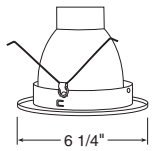

Lensed

Catalog #	Description
210-ABZ	Classic Aged Bronze Trim
210-SC	Satin Chrome Trim
210-WH	White Trim

** Do not use reflector shipped with trim for LED housing. Recycle reflector.