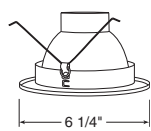

Catalog #	Description
212-ABZ	Perimeter Frosted Lens, Classic Aged Bronze Trim
212-SC	Perimeter Frosted Lens, Satin Chrome Trim
212-WH	Perimeter Frosted Lens, White Trim

** Do not use reflector shipped with trim for LED housing. Recycle reflector.