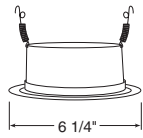

Downlights

Catalog #	Description
204C-WH^{1,2}	Clear Alzak®, White Trim
204G-WH^{1,2}	Gold Alzak®, White Trim
204B-WH¹	Black Alzak®, White Trim
204PT-SC¹	Pewter Alzak®, Satin Chrome Trim
204W-WH^{1,2}	Gloss White, White Trim
204HZ-WH^{1,2}	Haze, White Trim
204WHZ-ABZ^{1,2}	Wheat Haze, Classic Aged Bronze Trim
204WHZ-WH^{1,2}	Wheat Haze, White Trim

Aperture
4 3/8"