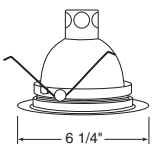

Catalog #	Description
2130W-WH	White Baffle, White Trim
2130B-WH	Black Baffle, White Trim

** Do not use reflector shipped with trim for LED housing. Recycle reflector.