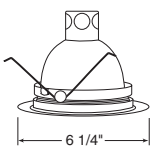

Catalog #	Description
2130W-WH	White Baffle, White Trim
2130B-WH	Black Baffle, White Trim

** Do not use reflector shipped with trim for LED housing. Recycle reflector.