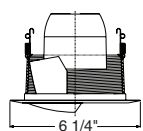

Wall Wash

Catalog #	Description
213W-WH	White Baffle, White Trim
213B-WH	Black Baffle, Black Trim