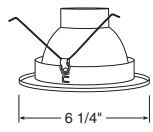

Catalog #	Description
212-ABZ	Perimeter Frosted Lens, Classic Aged Bronze Trim
212-SC	Perimeter Frosted Lens, Satin Chrome Trim
212-WH	Perimeter Frosted Lens, White Trim

** Do not use reflector shipped with trim for LED housing. Recycle reflector.