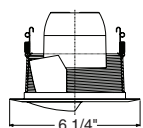

Wall Wash

Catalog #	Description
213W-WH	White Baffle, White Trim
213B-WH	Black Baffle, Black Trim