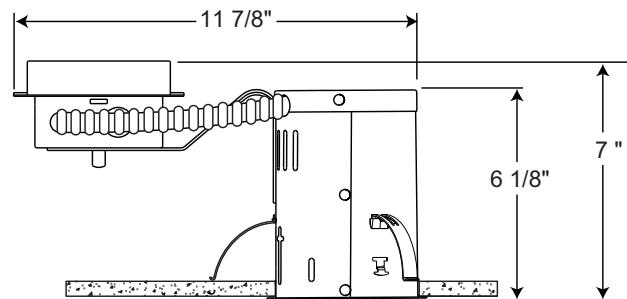

26W COMPACT FLUORESCENT LAMP

PL426RE

PRODUCT DESCRIPTION

PL Remodel Housing for applications where back side of ceiling is not accessible • Installs through an opening in the ceiling from below • Secured in place by factory installed remodel springs plus additional field-installed lock-down mounting clip • Designed for use in non-insulated areas • If installed where insulation is present, the insulation must be pulled back 3" from all sides of the PL housing.

PRODUCT SPECIFICATIONS

Lamp One 26W Triple Tube (4-pin) CFL lamp (CFTR26W/GX24q).

Socket Fixed mounted socket attaches to top of housing.

Ballast 120V thru 277V HPF Rapid Start Electronic with end-of-life lamp protection • UL listed/CSA certified.

Trims Trim selection shown on reverse.

Labels UL listed for damp locations • Union made • UL and C-UL Listed • Trims 11, 12, 4101 and 4102 are wet location approved for covered ceiling applications.

Testing All reports are based on published industry procedures; field performance may differ from laboratory performance.

Product specifications subject to change without notice.

INSTALLATION

Junction Box Pre-wired junction box • Junction box provided with removable access plate, (5) 1/2" knockouts, (4) Non-metallic sheathed cable connectors and ground wire • Knockouts equipped with pryout slots.

Housing Aluminum housing • Remodel springs accommodate up to 1 1/8" ceiling thickness.

DIMENSIONS

4 3/8" CEILING CUTOUT

PRODUCT CODES

Catalog Number	Input Voltage	Lamp Rating (max.)	Ballast
PL426RE	120-277V	26W Triple Tube (4-pin) CFL	HPF