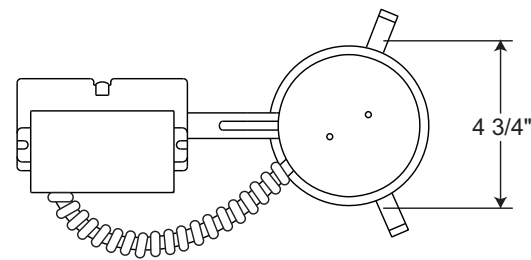

26W COMPACT FLUORESCENT LAMP

PL426RE

PRODUCT DESCRIPTION

PL Remodel Housing for applications where back side of ceiling is not accessible • Installs through an opening in the ceiling from below • Secured in place by factory installed remodel springs plus additional field-installed lock-down mounting clip • Designed for use in non-insulated areas • If installed where insulation is present, the insulation must be pulled back 3" from all sides of the PL housing.

PRODUCT SPECIFICATIONS

Lamp One 26W Triple Tube (4-pin) CFL lamp (CFTR26W/GX24q).

Socket Fixed mounted socket attaches to top of housing.

Ballast 120V thru 277V HPF Rapid Start Electronic with end-of-life lamp protection • UL listed/CSA certified.

Trims Trim selection shown on reverse.

Labels UL listed for damp locations • Union made • UL and C-UL Listed • Trims 11, 12, 4101 and 4102 are wet location approved for covered ceiling applications.

Testing All reports are based on published industry procedures; field performance may differ from laboratory performance.

Product specifications subject to change without notice.

INSTALLATION

Junction Box Pre-wired junction box • Junction box provided with removable access plate, (5) 1/2" knockouts, (4) Non-metallic sheathed cable connectors and ground wire • Knockouts equipped with pryout slots.

Housing Aluminum housing • Remodel springs accommodate up to 1 1/8" ceiling thickness.

DIMENSIONS

4 3/8" CEILING CUTOUT

PRODUCT CODES

Catalog Number	Input Voltage	Lamp Rating (max.)	Ballast
PL426RE	120-277V	26W Triple Tube (4-pin) CFL	HPF