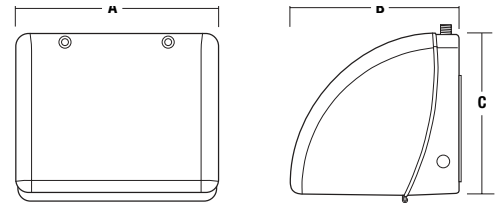

NRG®1100 FULL CUTOFF COMPACT WALLPACK	Cat.#		 HUBBELL Outdoor Lighting
	Job	Type	

APPLICATIONS

- Use for wall perimeter or entry at mounting heights of 8-15 feet

SPECIFICATIONS

- Hubbell Outdoor Lighting's newest NRG® family to be introduced late in the second quarter 2007 is packed with owner benefits
The StarView compliant optics allow no up light, saving energy and keeping the neighbors happy
- The decorative styling is also rugged with one piece polycarbonate front, painted bronze or white on the inside, that resists rocks and other small projectiles
- The die cast housing provides rigid mounting, conduit and photocontrol hubs, easy mount design and heat dissipation

LISTINGS

- Listed to UL1598 for use in wet locations

PRODUCT IMAGE(S)

DIMENSIONS

A	B	C
11 ³ / ₄ "	9 ¹ / ₂ "	9 ¹ / ₂ "
298 mm	241 mm	241 mm

CERTIFICATIONS/LISTINGS

ORDERING INFORMATION

Catalog Number ¹	Wattage/Voltage	Finish	Weight lbs. (kg)
Pulse Start Metal Halide			
NRG-1111-W	100w 120, 277, 347V	white	12 (5.4)
NRG-1171-B	70w 120, 277, 347V	bronze	11 (5.0)
NRG-1171-W	70w 120, 277, 347V	white	11 (5.0)
High Pressure Sodium			
NRG-1112-W	100w 120, 277, 347V	white	10 (4.5)
NRG-1172-W	70w 120, 277, 347V	white	9 (4.1)
Electronic Fluorescent			
NRG-1143-W	42w 120-277V, 60/50hz	white	7 (3)