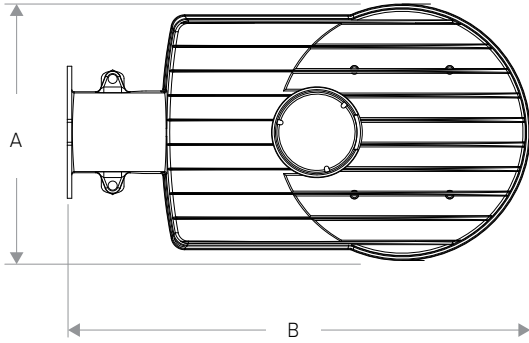

PHOTOMETRY

SGD-40-4K

Mounting Distance: 30'

SGD-60-4K

Mounting Distance: 40'

SGD Dusk-to-Dawn

AREA/SITE/ROAD LIGHTER

DIMENSIONS

A	B	C	D	E	Weight
8.9" (226mm)	16.1" (408mm)	6.4" (163mm)	4.6" (115.6mm)	8.9" (226mm)	2.75lbs (1.25kg)