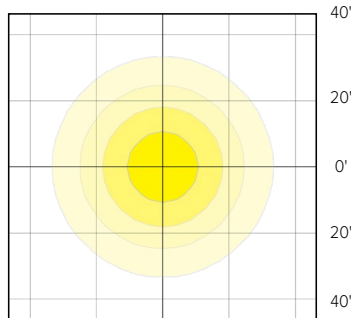

Mounting Distance: 30'

SGD Dusk-to-Dawn

AREA/SITE/ROAD LIGHTER

ACCESSORIES

Catalog Number	Description
☐ ARM-DD24	Arm Accessory
☐ ARM-DD30	Arm Accessory

ELECTRICAL DATA

Nominal Wattage	Input Voltage	Oper. Current (Amps)	System Power (Watts)
40	120	0.33	39.4
	208	0.19	
	240	0.16	
	277	0.14	
60	120	0.47	56.9
	208	0.27	
	240	0.23	
	277	0.20	

PROJECTED LUMEN MAINTENANCE

Ambient Temperature	OPERATING HOURS					
	0	25,000	TM-21-11 36,000	50,000	100,000	L70 (Hours)
25°C / 77°F	1.00	0.95	0.93	0.90	0.81	170,000
40°C / 104°F	0.99	0.94	0.92	0.89	0.80	165,000

LUMINAIRE AMBIENT TEMPERATURE FACTOR (LATF)

Ambient Temperature		Lumen Multiplier
0°C	32°F	1.03
10°C	50°F	1.01
20°C	68°F	1.00
25°C	77°F	1.00
30°C	86°F	0.99
40°C	104°F	0.98

Use these factors to determine relative lumen output for average ambient temperatures from 0-40°C (32-104°F).

PHOTOMETRY

SGD-40-4K