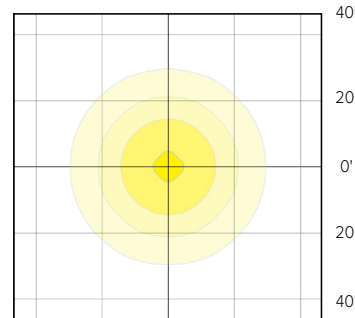

SGD-60-4K

Mounting Distance: 40'