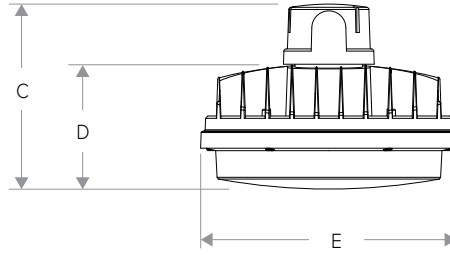

PHOTOMETRY

SGD-40-4K

Mounting Distance: 30'

SGD-60-4K

Mounting Distance: 40'

SGD Dusk-to-Dawn

AREA/SITE/ROAD LIGHTER

DIMENSIONS

A	B	C	D	E	Weight
8.9" (226mm)	16.1" (408mm)	6.4" (163mm)	4.6" (115.6mm)	8.9" (226mm)	2.75lbs (1.25kg)