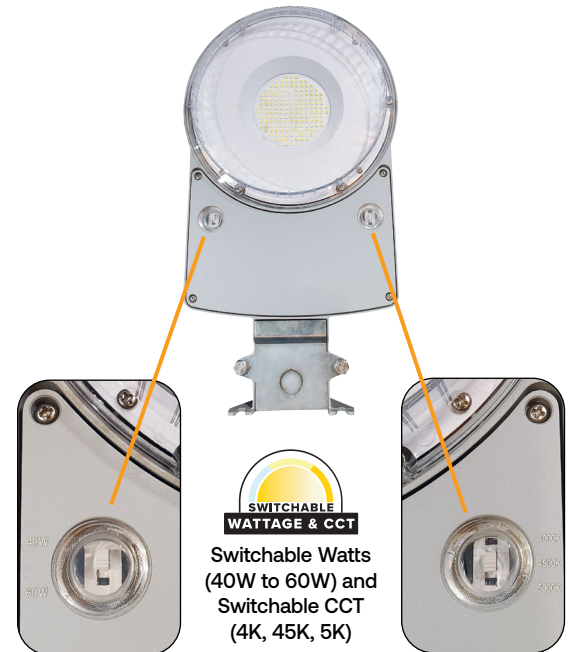

SGD Dusk-to-Dawn

SLING SWITCHABLE SERIES

tradeSELECT®

FEATURES

- Multi-purpose dusk-to-dawn LED luminaire provides general purpose area, security, roadway and landscape lighting
- Field Switchable Lumens 40 and 60 Watts
- Field Switchable CCT (4000K, 4500K, 5000K)
- Low profile housing with less than 1% uplight for environmentally friendly installations
- Includes photocontrol for automatic off during daylight hours
- Clamp for 1-5/8" to 2-3/8" diameter pipe
- 0-10V dimming driver
- Lumen and CCT Switchable now available. See ordering Guide

SGD Light Grey Finish with 3-Pin

SGD Bronze Finish with 3 Pin

SPECIFICATIONS

CONSTRUCTION

- Rugged die-cast aluminum housing with corrosion resistant powder coat finish both protects and provides architectural appearance
- Heat dissipating fins provide superior thermal performance extending the life of the electronic components
- Drop lens is made of polycarbonate with self-retaining screws
- Arm can be ordered separately as an accessory
- Lumen and CCT Switchable now available. See ordering Guide

Catalog Number	Distribution	Wattage	Voltage	Delivered Lumens	CCT/CRI	LPW	Weight lbs. (kg)	Color
SGD-60-LSCS	Type 5	40-60	120-277V	6230-8175	4K, 45K, 5K	145-156	7.47 (3.4)	Bronze
SGD-60-LSCS-GR	Type 5	40-60	120-277V	6230-8175	4K, 45K, 5K	145-156	7.47 (3.4)	Light Grey
SGD-60-4K-GR	Type 5	60	120-277V	8274	4000K/70	145	7.47 (3.4)	Light Grey
SGD-40-4K	Type 5	40	120-277V	5696	4000K/70	145	7.47 (3.4)	Bronze

PHOTOMETRY

SGD-40-4K

Mounting Distance: 30'

SGD-60-4K

Mounting Distance: 40'

SGD Dusk-to-Dawn

AREA/SITE/ROAD LIGHTER

DIMENSIONS