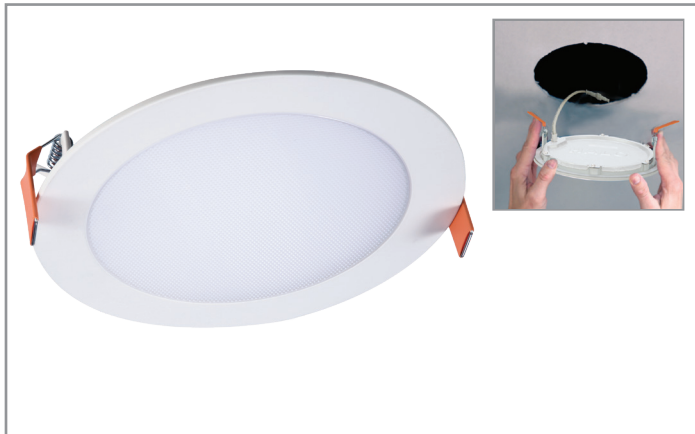

Project		Catalog #		Type	
Prepared by		Notes		Date