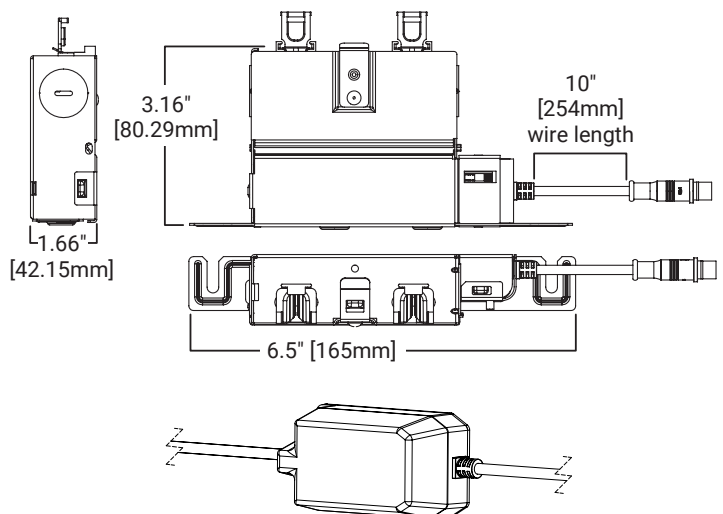

Dimensional Details