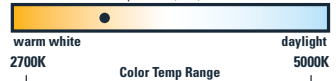

Product Specifications

PRODUCT SPECIFICATIONS

Brightness 951 lumens

Energy Used 13.3 watts

Lumens per Watt (Efficacy) 71.5

Life (Based on 6 hrs/day) 22 yrs

Color Accuracy 94

Correlated Color Temperature (CRI)

Light Color (CCT) 3000K

Correlated Color Temperature (CCT)