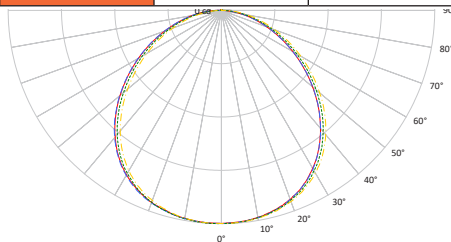

Photometric Data

HLB6099BLE40AWH-3000K		
Luminaire lumens	951	
Input watts	13.3	
LER (LPW)	71.5	
Spacing Criteria	0	1.29
	90	1.29
	45	1.38
Beam angle (degrees)	110	
Field angle (degrees)	163	
Zonal lumen	Lumens	% Lumens
0-30	260	27.6
0-40	428	45.4
0-60	746	79.1
0-90	939	99.6
90-180	4	0.4
0-180	943	100