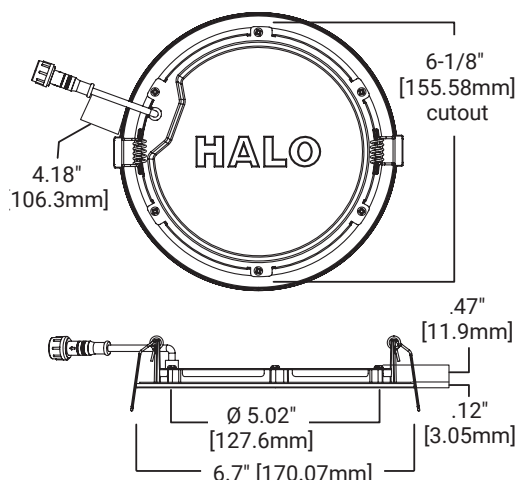

Dimensional Details