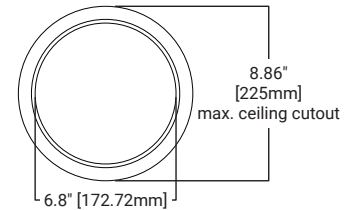

Order Information

SAMPLE ORDER NUMBER: **HLB6099BLE40AWH**

Models	Lumens	CRI / CCT	Protocol	Finish
HLB6 = 6-Inch LED lens downlight with remote driver / junction box	09 = 900 lumens (nominal)	9 = 90 CRI minimum, white tuning, select CCT 2700K - 5000K via mobile app	BLE40A = Bluetooth Mesh wireless control, 4.0	WH = Matte white baffle
Notes	Notes	Notes	Notes	Notes

Accessories

Accessories	
Mounting Frames HLB6RSMF = 6" round and square mounting frame HLB6ROTMW = 6" round oversized trim, matte white Designer Trims HLB6RTRMMW = 6" round decorative overlay, matte white HLB6RTRMSN = 6" round decorative overlay, satin nickel HLB6RTRMTBZ = 6" round decorative overlay, tuscan bronze	Extension Cables (HALO Home-only) HLB06BLEEC = 6 ft. extension cable HLB12BLEEC = 12 ft. extension cable HLB20BLEEC = 20 ft. extension cable

HLB6ROTMW
Oversized trim