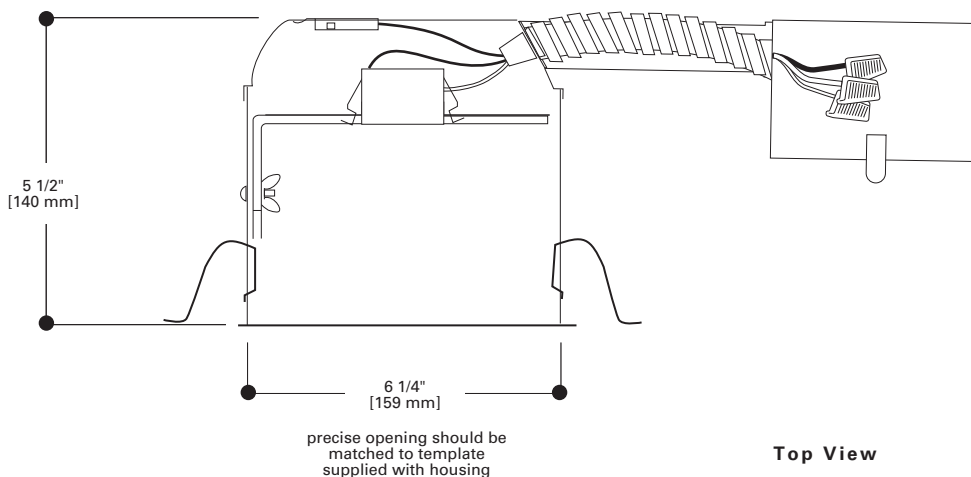

F...Remodel Clips

Four remodel clips secure housing and accommodate 1/2" and 5/8" ceiling material.

G..."Quick Connect" Connectors

Three "Quick Connect" connectors eliminate need for separate wire nuts - simply strip supply wires and push in

H27RICAT

6" Insulated Ceiling Recessed Remodel Housing

6" TRIMS

FOR USE IN INSULATED CEILINGS

FOR USE IN EXISTING CEILINGS

FOR INSTALLATION FROM BELOW THE FINISHED CEILING

FOR USE IN SHALLOW CEILINGS

Top View

ADJUSTABLES

Eyeball = 30° Tilt
75W PAR30
 74P=White Eyeball
 OD: 8" (203mm)

Eyeball = 30° Tilt
50W R20, 50W PAR20
 77P=White Eyeball
 OD: 8" (203mm)

Eyeball - 30° Tilt
75W R30, 75W PAR30L
 78P=White Eyeball
 78SL=Silver
 78B=Brass Eyeball
 78PB=Polished Brass Eyeball
 78PAT=Polished Brass Eyeball
 78SN=Satin Nickel
 78TBZ=Tuscan Bronze
 78AC=Antique Copper
 OD: 8" (203mm)

OPEN

Open
60W BR30, 75W PAR30
 300P=White Open
 OD: 7 1/4" (184mm)

White Splay Trim
65W BR30, 75W PAR30L, 50W PAR30
 328P=White Splay
 OD: 7 3/4" (197mm)

LENS

Albalite Lens with Reflector Cone
40W A19
 170P=Albalite Flat Lens
 170PS=Albalite Flat Lens Shower Light
 OD: 7 1/4" (184mm)