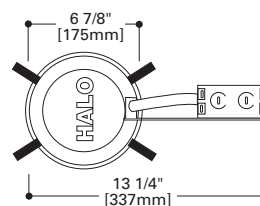

DESCRIPTION

The H27RICAT housing is designed for remodelling use in shallow ceilings where 2" x 6" joist construction is used. The wide variety of trims available allows a number of different lighting effects to be created with one basic housing. The H27RICAT is designed for installations where the housing will be in direct contact with air permeable insulation. The AIR-TITE™ H27RICAT also meets restricted air flow requirements.

Catalog #		Type
Project		
Comments		Date
Prepared by		

DESIGN FEATURES

A...Housing

Aluminum housing for greater heat dissipation. Preinstalled AIR-TITE™ gasket.

B...Socket Plate

Rigid socket plate adjusts and locks without tools for various lamp sizes.

C...Junction Box

Seven conduit knockouts are uniform 1/2" size with true pryout slots. Four Romex pryouts included.

D...Socket

Porcelain socket with nickel plated brass screw shell.

E...Thermal Protector

Integral Thermal Protector deactivates fixture if an incorrect lamp is used or if non-air permeable ceiling insulation material is applied.

F...Remodel Clips

Four remodel clips secure housing and accommodate 1/2" and 5/8" ceiling material.

G..."Quick Connect" Connectors

Three "Quick Connect" connectors eliminate need for separate wire nuts - simply strip supply wires and push in

Labels

- UL/cUL listed for direct contact with air permeable insulation and combustible material
- UL/cUL Listed for Damp Location
- IP Rated

Meets following restricted air flow AIR-TITE™ requirements:

- State of California Title 24
- International Energy Conservation Code (IECC)
- New York Energy Conservation Construction Code (NYCCC)
- Certified under ASTM-E283

H27RICAT

6" Insulated Ceiling Recessed Remodel Housing

6" TRIMS

FOR USE IN INSULATED CEILINGS

FOR USE IN EXISTING CEILINGS