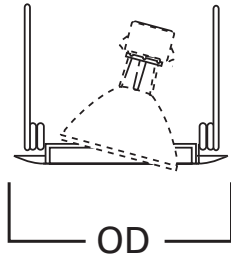

E26 6" Trim Series

DESCRIPTION

Gimbal 30° tilt, self-flanged in the 6" trim family for use in recessed downlighting. Compatible for use in Halo and other housings.

Catalog #		Type
Project		
Comments		Date
Prepared by		

SPECIFICATION FEATURES

- For use with PAR38 lamps
- 30° tilt
- Torsion spring retention

Dimensions:
OD: 8" [203mm]

Housings	Max Lamp Compatibility	
H7ICT	H7RICT	
H7ICAT	H7RICAT	45W PAR38
E7ICAT	E7RICAT	
H7UICAT		75W PAR30 (Side prong lamp recommended)
H7ICTNB		
H7ICATNB		45W PAR38
E7ICATNB		
H7T		
H7RT	H7TCP	150W PAR38 (Side prong lamp recommended)
E7TAT		
E7RTAT		
H7TNB		150W PAR38 (Side prong lamp recommended)
E7TATNB		

Compatible with Halogen, Incandescent, LED* or CFL* lamps.