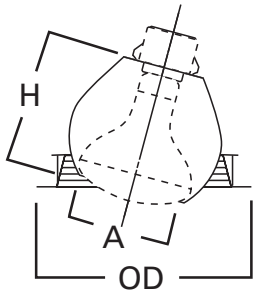

E26 6" Trim Series

DESCRIPTION

Regressed Eyeball 30° tilt, self-flanged in the 6" trim family for use in recessed downlighting. Compatible for use in Halo and other housings.

Catalog #		Type
Project		
Comments		Date
Prepared by		

SPECIFICATION FEATURES

- Regressed eyeball with baffle splay
- Removable trim ring
- Accessories available: TRM6 designer trim rings, OT403 oversize trim ring
- Socket supporting eyeball

Dimensions:

A: 4" [100mm]