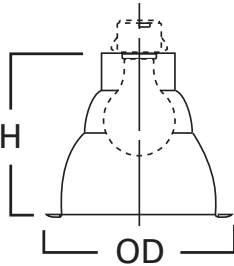

### DESCRIPTION

Specular full cone reflector trim in the 6" trim family for use in recessed downlighting. Compatible for use in Halo and other housings.

Catalog #		Type
Project		
Comments		Date
Prepared by		

### Dimensions:

H: 5" [127mm]

OD: 7-1/4" [184mm]