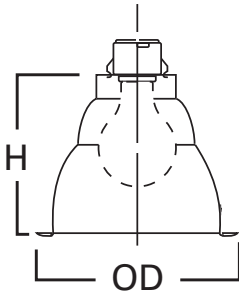

### DESCRIPTION

Specular reflector trim in the 6" trim family for use in recessed downlighting. Compatible for use in Halo and other housings.

Catalog #		Type
Project		
Comments		Date
Prepared by		

#### Dimensions:

H: 5" [127mm]

OD: 7-1/4" [184mm]

Housings	Max Lamp Compatibility
H7ICT H7RICT	60W A19
H7ICAT H7RICAT	
E7ICAT	404C, 404H: 53W A19 404SN, 404TBZ: 43W A19
H7UICAT	100W A19
H7ICTNB H7ICATNB	40W A19
E7ICATNB	404C, 404H: 53W A19 404SN, 404TBZ: 43W A19