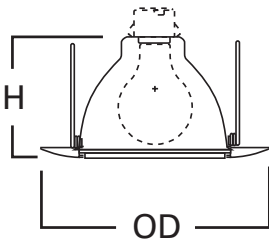

E26 6" Trim Series

DESCRIPTION

Albalite lens with reflector 6" trim family for use in recessed downlighting. Compatible for use in Halo and other housings.

Catalog #		Type
Project		
Comments		Date
Prepared by		

SPECIFICATION FEATURES

- White trim with Albalite glass lens
- PS version features non-conductive, non-corrosive gasketed polymer (plastic) trim ring
- PS version is "dead-front" construction and is wet location listed for use in showers
- Torsion spring retention
- PS version is Air-Tite; making any installation Air-Tite