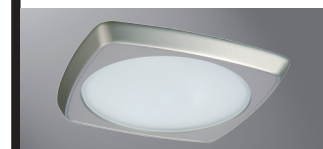

E26 6" Trim Series

DESCRIPTION

Squircle frost glass lens, metal trim with self-flange in the 6" trim family for use in recessed downlighting. Compatible for use in Halo and other housings.

Catalog #		Type
Project		
Comments		Date
Prepared by		

6230AH
Aluminum Haze

6230PN
Polished Nickel

6230SN
Satin Nickel

6230TBZ
Tuscan Bronze

6230

6-Inch Squircle Frost Glass Lens with Metal Trim, Self-flange

For use in Halo listed housings.

Select trims are classified for use in others housings. See www.eaton.com/lighting/legal.