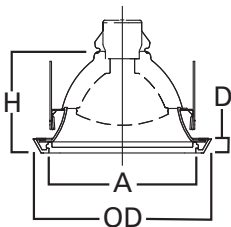

E26 6" Trim Series

DESCRIPTION

Squircle frost glass lens, metal trim with self-flange in the 6" trim family for use in recessed downlighting. Compatible for use in Halo and other housings.

Catalog #		Type
Project		
Comments		Date
Prepared by		

SPECIFICATION FEATURES

- Frost glass lens
- Wet location showerlight
- Torsion spring retention
- Self-flange low profile metal trim ring
- Socket supporting internal bracket
- Integral rotation adjustment up to +/- 25° for precise alignment with room
- Integrated socket supporting reflector for even illumination across lens

Compatible with Halogen, Incandescent, LED* or CFL* lamps.

Dimensions:

- A: 6" [152mm]
 H: 4-1/10" [104mm]
 D: 14/25" [14mm]
 OD: 7-1/4" [185mm]

ORDERING INFORMATION

SAMPLE NUMBER: 6230WH

Trim	Finish
6230= 6" Squircle Frost Glass Lens, Metal Trim with Self-flange	AH=Aluminum Haze PN=Polished Nickel SN=Satin Nickel TBZ=Tuscan Bronze