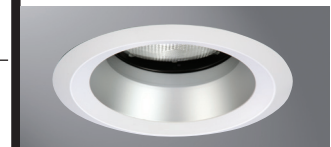

### DESCRIPTION

Regressed adjustable with up to 45° tilt and self-flange in the 6" trim family for use in recessed downlighting. Compatible for use in Halo and other housings.

Catalog #		Type
Project		
Comments		Date
Prepared by		

### SPECIFICATION FEATURES

- 45° Tilt (max), 360° rotation
- Fully regressed lamp position – self-flange ring
- Torsion spring retention
- Socket supporting
- Reflector and baffle options
- Accommodates tilt up to 45° with PAR30S lamp in a full regressed cut cone
- Self-flanged trim ring sized to hide gaps caused by construction tolerances.

Compatible with Halogen, Incandescent, LED\* or CFL\* lamps.

**6222WB**  
White Baffle,  
White Trim

**6222BB**  
Black Baffle,  
White Trim

**6222SC**  
Specular Clear Reflector,  
White Trim

**6222H**  
Haze Reflector,  
White Trim

### ORDERING INFORMATION

SAMPLE NUMBER: 6222WH

Trim	Finish
6222= 6" Regressed Adjustable, Self-flange	<b>WB</b> =White baffle, White trim <b>BB</b> =Black baffle, White trim <b>SC</b> =Specular clear reflector, White trim <b>H</b> =Haze reflector, White trim