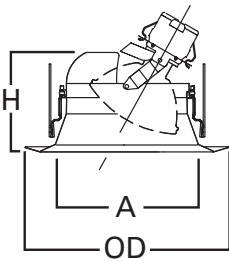

### DESCRIPTION

Regressed adjustable with up to 45° tilt and self-flange in the 6" trim family for use in recessed downlighting. Compatible for use in Halo and other housings.

Catalog #		Type
Project		
Comments		Date
Prepared by		

### SPECIFICATION FEATURES

- 45° Tilt (max), 360° rotation
- Fully regressed lamp position – self-flange ring
- Torsion spring retention
- Socket supporting
- Reflector and baffle options
- Accommodates tilt up to 45° with PAR30S lamp in a full regressed cut cone
- Self-flanged trim ring sized to hide gaps caused by construction tolerances.