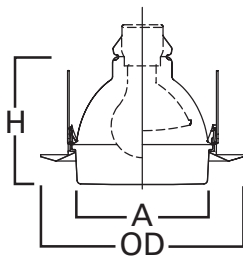

E26 6" Trim Series

DESCRIPTION

Drop opal plastic lens trim with reflector and self-flange in the 6" trim family for use in recessed downlighting. Compatible for use in Halo and other housings.

Catalog #		Type
Project		
Comments		Date
Prepared by		

SPECIFICATION FEATURES

- Wet location showerlight
- Non-conductive "Dead Front" polymer (plastic) trim and lens
- Torsion spring retention
- Socket supporting internal reflector
- Self-flanged trim ring sized to hide gaps caused by construction tolerances.

6162WH
White Trim

6162

6-Inch Drop Opal Plastic Lens, Self-flange

Dimensions

A: 5-1/8" [130mm]

H: 4-4/5" [122mm]

OD: 7-3/4" [197mm]

ORDERING INFORMATION