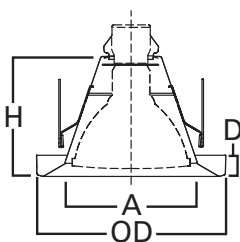

E26 6" Trim Series

DESCRIPTION

Open wet location, shallow reflector trim with self-flange in the 6" trim family for use in recessed downlighting. Compatible for use in Halo and other housings.

Catalog #		Type
Project		
Comments		Date
Prepared by		

SPECIFICATION FEATURES

- Open wet location shallow showerlight for PAR30S and PAR38 outdoor rated lamps ONLY
- Torsion spring retention
- Socket supporting cone
- Self-flanged trim ring sized to hide gaps caused by construction tolerances

Lamp Gasket (included)

Dimensions:

- A: 5-3/8" [136mm]
- D: 7/8 [22mm]
- H: 4-7/8" [123mm]
- OD: 7-3/4" [197mm]

Housings	Max Lamp Compatibility
H7ICT H7ICAT	
H7RICT H7RICAT	75W PAR30S, 75W PAR30L, 80W PAR38
E7ICAT E7RICAT	
H7UICAT	75W PAR30S, 75W PAR30L, 90W PAR38
H7ICTNB	
H7ICATNB	75W PAR30S, 75W PAR30L, 80W PAR38
E7ICATNB	
H27ICAT E27ICAT	75W PAR30S, 75W PAR30L, 80W PAR38
H27RICAT E27RICAT	
H7T H7TCP	75W PAR30S, 75W PAR30L, 150W PAR38
H7RT E7RTAT	
H7TNB E7TATNB	75W PAR30S, 75W PAR30L, 150W PAR38
H27T E27TAT	150W PAR38, 75W PAR30S, 75W PAR30L
H27RT E27RTAT	90W PAR38, 75W PAR30S, 75W PAR30L

ORDERING INFORMATION

SAMPLE NUMBER: 6145WH

Trim	Finish
6145= 6" Open Wet Location, Shallow Reflector, Self-flange	WH=White trim SN=Satin nickel trim TBZ=Tuscan bronze trim

HOUSING COMPATIBILITY

Trim #	Style	H7ICT	H7ICAT	H7RICT	H7RICAT	E7ICAT	E7RICAT	H7UICAT	H7ICTNB
6145	Open Showerlight	•	•	•	•	•	•	•	•
		H7ICATNB	E7ICATNB	H27ICAT	H27RICAT	E27ICAT	E27RICAT		
		•	•	•	•	•	•		
		H7T	H7TCP	H7RT	E7TAT	E7RTAT	H7TNB	E7TATNB	H27T
•	•	•	•	•	•	•	•		
		H27RT	E27TAT	E27RTAT					
•	•	•							