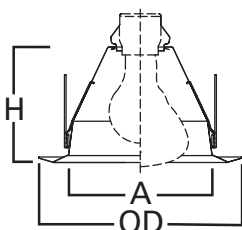

E26 6" Trim Series

DESCRIPTION

Shallow full cone reflector trim with self-flange in the 6" trim family for use in recessed downlighting. Compatible for use in Halo and other housings.

Catalog #		Type
Project		
Comments		Date
Prepared by		

SPECIFICATION FEATURES

- Shallow full cone reflector for A19, PAR30, and BR30 lamps
- Torsion spring retention
- Self-flanged trim ring sized to hide gaps caused by construction tolerances.
- Makes installation Air-Tite, with any compatible housing

Dimensions:

A: 4-3/16" [106mm]

H: 4-3/8" [110mm]

OD: 7-3/4" [197mm]

Housings		Max Lamp Compatibility
H7ICT	H7RICT	
H7ICAT	H7RICAT	43W A19, 75W PAR30S, 75W PAR30L, 65W BR30
E7ICAT	E7RICAT	
H7UICAT		75W PAR30S, 75W PAR30L, 85W BR30
H7ICTNB		
H7ICATNB		43W A19, 75W PAR30S, 75W PAR30L, 65W BR30
E7ICATNB		
H27ICAT	E27ICAT	40W A19, 60W PAR30S, 75W PAR30L, 65W BR30
H27RICAT	E27RICAT	
H7T	E7TAT	40W A19, 75W PAR30S, 75W PAR30L, 65W BR30
H7RT	E7RTAT	40W A19, 75W PAR30S, 75W PAR30L, 65W BR30
H7TNB	E7TATNB	40W A19, 75W PAR30S, 75W PAR30L, 65W BR30
H27T	E27TAT	40W A19, 75W PAR30S, 75W PAR30L, 65W BR30
H27RT	E27RTAT	