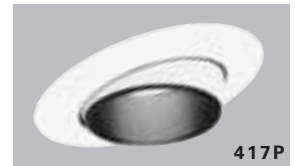

496 Baffle with Reflector

Finish: White Trim Ring with Black Baffle (496P), White Trim Ring with White Baffle (496W)
Lamp: H47T: 100W A19, 150W A21
 H47ICT, H47ICAT: 75W A19, 100W R30, 85W BR30, 75W PAR30L
Aperture: 5 1/4" (133mm) **OD:** 7 7/8" (200mm)

ADJUSTABLES

417 Coilex Baffle Eyeball

Finish: White with Black Baffle (417P), White with White Baffle (417W), Polished Brass with Black Baffle (417PB)
Lamp: H47T, H47ICT, H47ICAT: 75W R30, 65W BR30
OD: 8" (203mm)

78 Eyeball - 30° Tilt

Finish: White (78P), Satin Brass (78B), Polished Brass (78PB), Silver (78SL), White AIR-TITE™ (78PAT)
Lamp: H47T, H47ICT, H47ICAT: 100W R30, 85W BR30, 75W R30, 65W BR30
Aperture: 3 15/16" (100mm) **OD:** 8" (203mm)

LENSES AND DIFFUSERS

170 Albalite Lens with Reflector Cone

Finish: White Trim Ring, Wet Location Listed AIR-TITE™ Shower Light (170PS)
Lamp: H47ICT, H47ICAT: 60W A19
Height: 4" (101mm) **OD:** 8" (203mm)