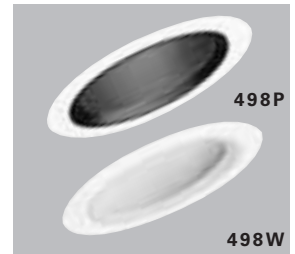

REFLECTORS

498 Baffle

Finish: White Trim Ring with Black Baffle (498P), White Trim Ring with White Baffle (498W)
Lamp: H47T, H47ICT, H47ICAT: 90W PAR38
Aperture: 5 1/4" (133mm) **OD:** 7 7/8" (200mm)

BAFFLES

496 Baffle with Reflector

Finish: White Trim Ring with Black Baffle (496P), White Trim Ring with White Baffle (496W)
Lamp: H47T: 100W A19, 150W A21
 H47ICT, H47ICAT: 75W A19, 100W R30, 85W BR30, 75W PAR30L
Aperture: 5 1/4" (133mm) **OD:** 7 7/8" (200mm)

ADJUSTABLES

417 Coilex Baffle Eyeball

Finish: White with Black Baffle (417P), White with White Baffle (417W), Polished Brass with Black Baffle (417PB)
Lamp: H47T, H47ICT, H47ICAT: 75W R30, 65W BR30
OD: 8" (203mm)

LENSES AND DIFFUSERS

170 Albalite Lens with Reflector Cone

Finish: White Trim Ring, Wet Location Listed AIR-TITE™ Shower Light (170PS)
Lamp: H47ICT, H47ICAT: 60W A19
Height: 4" (101mm) **OD:** 8" (203mm)