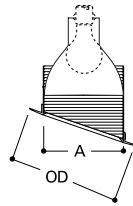

496 Baffle with Reflector

Finish: White Trim Ring with Black Baffle (496P), White Trim Ring with White Baffle (496W)
Lamp: H47T: 100W A19, 150W A21
 H47ICT, H47ICAT: 75W A19, 100W R30, 85W BR30, 75W PAR30L
Aperture: 5 1/4" (133mm) **OD:** 7 7/8" (200mm)

78 Eyeball - 30° Tilt

Finish: White (78P), Satin Brass (78B), Polished Brass (78PB), Silver (78SL), White AIR-TITE™ (78PAT)
Lamp: H47T, H47ICT, H47ICAT: 100W R30, 85W BR30, 75W R30, 65W BR30
Aperture: 3 15/16" (100mm) **OD:** 8" (203mm)

LENSES AND DIFFUSERS

170 Albalite Lens with Reflector Cone

Finish: White Trim Ring, Wet Location Listed AIR-TITE™ Shower Light (170PS)
Lamp: H47ICT, H47ICAT: 60W A19
Height: 4" (101mm) **OD:** 8" (203mm)