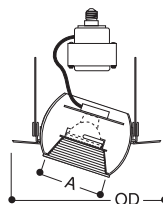

78 Eyeball - 30° Tilt

Finish: White (78P), Satin Brass (78B), Polished Brass (78PB), Silver (78SL), White AIR-TITE™ (78PAT)
Lamp: H47T, H47ICT, H47ICAT: 100W R30, 85W BR30, 75W R30, 65W BR30
Aperture: 3 15/16" (100mm) **OD:** 8" (203mm)

LENSES AND DIFFUSERS

170 Albalite Lens with Reflector Cone

Finish: White Trim Ring, Wet Location Listed AIR-TITE™ Shower Light (170PS)
Lamp: H47ICT, H47ICAT: 60W A19
Height: 4" (101mm) **OD:** 8" (203mm)

Low Voltage Trims with Transformer for Retrofit

1417 Coilex Baffle Eyeball - 30° Tilt

Finish: White with Black Baffle (1417P), White with White Baffle (1417W)
Lamp: H47T: 50W MR16
 H47ICT, H47ICAT: 20W MR16
Aperture: 3 1/2" (89mm) **OD:** 8" (203mm)