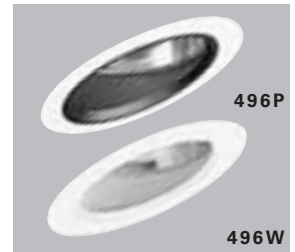

REFLECTORS

498 Baffle

Finish: White Trim Ring with Black Baffle (498P), White Trim Ring with White Baffle (498W)
Lamp: H47T, H47ICT, H47ICAT: 90W PAR38
Aperture: 5 1/4" (133mm) **OD:** 7 7/8" (200mm)

BAFFLES

496 Baffle with Reflector

Finish: White Trim Ring with Black Baffle (496P), White Trim Ring with White Baffle (496W)
Lamp: H47T: 100W A19, 150W A21
 H47ICT, H47ICAT: 75W A19, 100W R30, 85W BR30, 75W PAR30L
Aperture: 5 1/4" (133mm) **OD:** 7 7/8" (200mm)

78 Eyeball - 30° Tilt

Finish: White (78P), Satin Brass (78B), Polished Brass (78PB), Silver (78SL), White AIR-TITE™ (78PAT)
Lamp: H47T, H47ICT, H47ICAT: 100W R30, 85W BR30, 75W R30, 65W BR30
Aperture: 3 15/16" (100mm) **OD:** 8" (203mm)

LENSES AND DIFFUSERS

170 Albalite Lens with Reflector Cone

Finish: White Trim Ring, Wet Location Listed AIR-TITE™ Shower Light (170PS)
Lamp: H47ICT, H47ICAT: 60W A19
Height: 4" (101mm) **OD:** 8" (203mm)