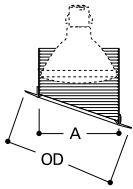

REFLECTORS