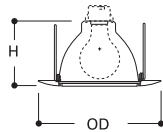

LENSES AND DIFFUSERS