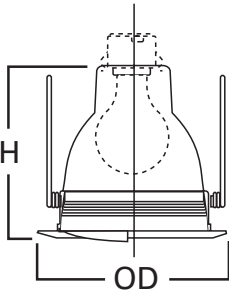

E26 6" Trim Series

DESCRIPTION

Wall wash with baffle and full reflector in the 6" trim family for use in recessed downlighting. Compatible for use in Halo and other housings.

Catalog #		Type
Project		
Comments		Date
Prepared by		

SPECIFICATION FEATURES

- Black or white step baffle with full reflector
- Designed to spread light close to the ceiling to eliminate the "cave effect"
- Torsion spring retention
- Makes installation Air-Tite regardless of housing used

Compatible with Halogen, Incandescent, LED* or CFL* lamps.

Dimensions:

H: 5" [127mm]

OD: 7-1/4" [184mm]

430W
White Baffle,
White Trim

430P
Black Baffle,
White Trim

430

6-Inch Wall Wash