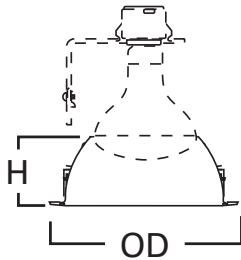

E26 6" Trim Series

DESCRIPTION

Dayform cone in the 6" trim family for use in recessed downlighting. Compatible for use in Halo and other housings.

Catalog #		Type
Project		
Comments		Date
Prepared by		

SPECIFICATION FEATURES

- Contoured sides shield interior view of housing
- Removable trim ring
- Accessories available: TRM6 designer trim rings, OT403 oversize trim ring

Dimensions:

H: 3" [76mm]

OD: 7-1/4" [184mm]

Housings	Max Lamp Compatibility
H7ICT H7RICT	50W PAR30S, 75W PAR30L, 65W BR30, 75W R30
H7ICAT H7RICAT	50W PAR30S, 75W PAR30L, 65W BR30
E7ICAT E7RICAT	75W PAR30S, 75W PAR30L, 90W PAR38, 65W BR30, 90W BR40, 75W R30, 100W R40
H7UICAT	75W PAR30S, 75W PAR30L, 65W BR30, 75W R30
H7T	75W PAR30S, 75W PAR30L, 65W BR30, 75W R30
H7TCP	75W PAR30S, 75W PAR30L, 65W BR30, 75W R30
H7RT	75W PAR30S, 75W PAR30L, 65W BR30
E7TAT	75W PAR30S, 75W PAR30L, 65W BR30
E7RTAT	

Compatible with Halogen, Incandescent, LED* or CFL* lamps.