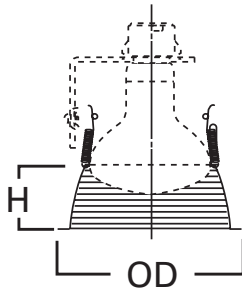

E26 6" Trim Series

DESCRIPTION

Baffle trim in the 6" trim family for use in recessed downlighting. Compatible for use in Halo and other housings.

Catalog #		Type
Project		
Comments		Date
Prepared by		

SPECIFICATION FEATURES

- Metallic finish trim rings and baffles
- Coil spring retention
- Removable trim ring

Dimensions:

H: 3" [76mm]

OD: 7-1/4" [184mm]

Housings	Max Lamp Compatibility
H7ICT H7RICT	50W PAR30S, 75W PAR30L,
H7ICAT H7RICAT	65W BR30, 75W R30
E7ICAT E7RICAT	50W PAR30S, 75W PAR30L, 65W BR30
H7UICAT	75W PAR30S, 75W PAR30L, 90W PAR38, 65W BR30, 90W BR40, 75W R30, 100W R40
H27ICAT	
H27RICAT	50W PAR30S, 75W PAR30L,
E27ICAT	65W BR30
E27RICAT	
H7T	75W PAR30S, 75W PAR30L,
H7RT	65W BR30, 75W R30
E7TAT	75W PAR30S, 75W PAR30L,
E7RTAT	65W BR30
H27T	75W PAR30S, 75W PAR30L,
H27RT	65W BR30, 75W R30
E27TAT	75W PAR30S, 75W PAR30L,
E27RTAT	65W BR30