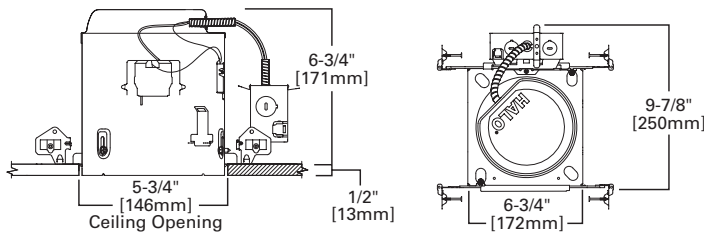

E5TATNB

5" Non-IC, Air-Tite, New Construction Housing No Bracket, 120V

E26 Screw base housing

Dimensions

Special Features

- All-Nail!™ bar hangers
- q-Channel bars with Pass-N-Thru™
- Hinged J-Box with Slide-N-Side™
- Quick Connect™ push wire nuts
- Air-Tite™ code compliant