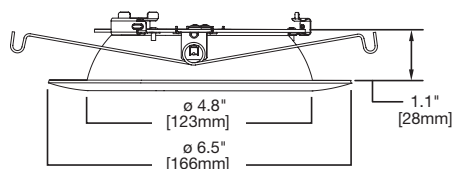

- For use with ML56 Series LED light modules
- Shallow baffle with self-flange
- Shallow height allows use in shallow or standard housings
- Wet location shower listed with ML56 LED Light Modules
- Torsion springs pull trim and light module tight to ceiling
- ML56 downlight trims and modules make any housing AIR-TITE™ (ASTM E283)
- For use with ML56 Series LED light modules

Compatible with ML56 LED System of LED Downlight Light Modules

600 Series - 80CRI, 600lm

5"/6" LED Retrofit Downlight Engine

ML5606827 - 2700K
ML5606830 - 3000K
ML5606835 - 3500K
ML5606840 - 4000K

600 Series - 90CRI, 600lm

5"/6" LED Retrofit Downlight Engine

ML5606927 - 2700K
ML5606930 - 3000K
ML5606935 - 3500K
ML5606940 - 4000K

900 Series - 80CRI, 900lm

5"/6" LED Retrofit Downlight Engine

ML5609827 - 2700K
ML5609830 - 3000K
ML5609835 - 3500K
ML5609840 - 4000K

900 Series - 90CRI, 900lm

5"/6" LED Retrofit Downlight Engine

ML5609927 - 2700K
ML5609930 - 3000K
ML5609935 - 3500K
ML5609940 - 4000K

1200 Series - 80CRI, 1200lm

5"/6" LED Retrofit Downlight Engine

ML5612827 - 2700K
ML5612830 - 3000K
ML5612835 - 3500K
ML5612840 - 4000K

1200 Series - 90CRI, 1200lm

5"/6" LED Retrofit Downlight Engine

ML5612927 - 2700K
ML5612930 - 3000K
ML5612935 - 3500K
ML5612940 - 4000K

596WB

596 Series LED Trim

5-Inch Shallow Baffle

For use with
Halo ML56
LED System
Light Modules

ORDERING INFORMATION

SAMPLE NUMBER: 596WB

Trim	Finish	Accessory
596= 5" Shallow Baffle	WB=White Baffle, White Flange	TRM590WH= 5" LED Oversize Trim Ring for use with 59* series trims, White 6.3" I.D., 7.5" O.D. Ring slips over LED trim. Inset design allows 5" trim to fit into oversize ring for an even trim surface