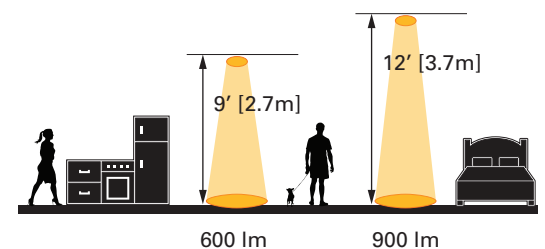

Project		Catalog #		Type	
Prepared by		Notes		Date	

HALO HOME™

RL4 | Lumen Select

4-inch All-purpose LED retrofit module with Bluetooth® Mesh connectivity

Typical Applications

Residential

Interactive Menu

- Order Information [page 2](#)
- Product Specifications [page 3](#)
- Photometric Data [page 4](#)
- Energy & Performance Data [page 4](#)
- Product Warranty

Product Certification

Product Features

Top Product Features

- Selectable lumens: set max lumen output to 600 or 900 lumens
- Adjustable white tuning: 2700K - 5000K, 90 CRI
- Connect to the HALO Home Bluetooth Mesh network, no hub required
- Suitable for new construction, remodel and retrofit
- Listed for use with HALO 4" housings. Classified for use with other 4" housings

Dimensional and Mounting Details

Scale