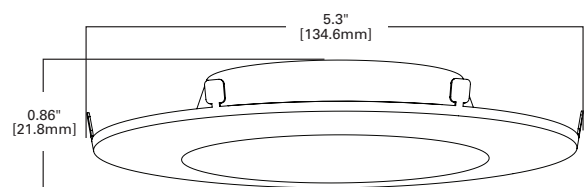

Dimensional Details

Designer Trim - Baffle

RL4TRMWHB
White (Paintable)

RL4TRMTBZB
Tuscan Bronze

RL4TRMSNB
Satin Nickel

Designer Trim - Splay

RL4TRMWH
White (Paintable)

RL4TRMTBZ
Tuscan Bronze