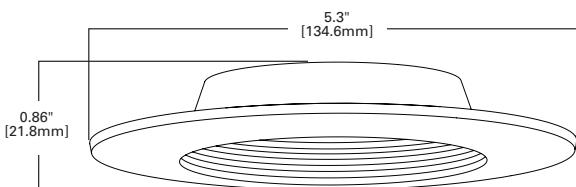

Dimensional Details

Designer Trim - Baffle