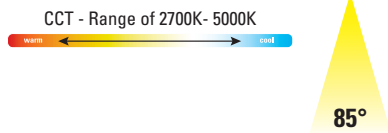

Energy and Performance Data

Color Metrics - TM-30-15 & CRI/CIE (3000K)

TM-30-15	Rf = 91
	Rg = 100
CRI/CIE	Ra = 92
	R9 = 69