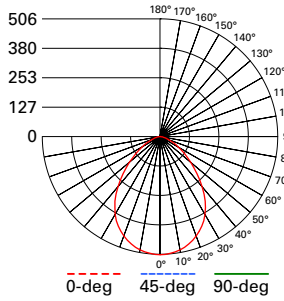

Warranty

- Five-year limited warranty, consult website for details. www.eaton.com/lighting/legal

Photometric Data

[View IES files](#)

RL4099BLE40AWH-3000K
 Spacing criterion: (0-180) 1.16
 (90-270) 1.16
 (Diagonal) 1.2
 Beam Angle: 84.9°
 Field Angle: 136.8°
 Lumens: 973
 Input Watts: 10.6 W
 Efficacy: 91.79 LPW
 Test Report:
 RL4099BLE40AWH-3000K.ies