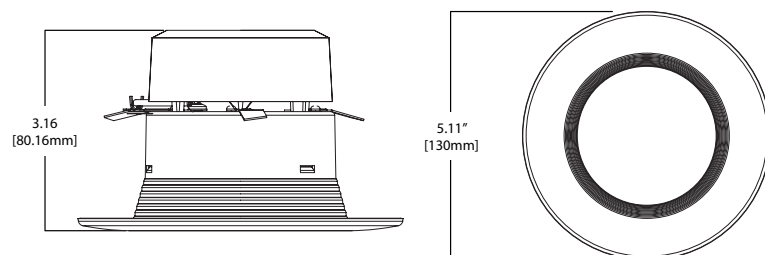

Dimensional and Mounting Details