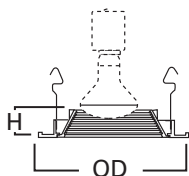

E26 4" Trim Series

DESCRIPTION

Baffle trim in the 4" trim family for use in recessed downlighting.

Catalog #		Type
Project		
Comments		Date
Prepared by		

SPECIFICATION FEATURES

- Step plastic baffle
- Formed metal trim ring
- Friction clip retention

Compatible with Halogen, Incandescent, LED* or CFL* lamps.

Dimensions:

H: 1-1/8" [28mm]

OD: 5" [129mm]

ORDERING INFORMATION

SAMPLE NUMBER: 4001WB

Trim	Finish
4001= 4" Plastic Step Baffle	WB =White Baffle, White Trim BB =Black Baffle, White Trim