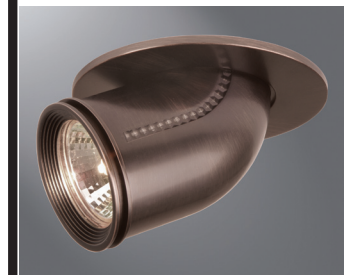

3010TBZ
Tuscan Bronze Super-Adjustable

3010

3" Super-Adjustable

3" TRIM