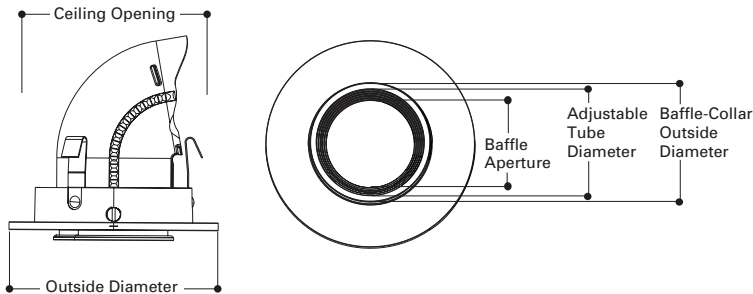

DESCRIPTION

Super-Adjustable is a downlight with pull-down action that allows up to 80° tilt. The trim features die-cast aluminum construction for high-quality fit and finish. The 3010 Super-Adjustable uses MR16 low voltage or GU10 line voltage lamps in Halo H3 line and low voltage housings. The 3010 trim is available in multiple finishes to match interior decor. The 3010 Super-Adjustable is ideal for accent and task lighting. Super Adjustable trim offers 360° orientation within housing.

Trim includes cover glass lens which may be replaced with a variety of media. (Lamps that have integral glass lens do not require use of the cover glass supplied with this trim.)

3010 is designed for use with the following Halo H3 small aperture housings:

H38ICAT	50W	IC Air-Tite Housing
---------	-----	---------------------
- Low Voltage Housing (for 12V MR16 lamps).

H38LVICAT	50W	IC Air-Tite Housing
-----------	-----	---------------------

Baffle Aperture:	1-3/4" [45mm]
Adjustable Tube Diameter:	2-3/8" [60mm]
Baffle-Collar Outside Diameter:	2-1/2" [64mm]
Ceiling Opening:	3-3/4" [95mm]
Outside Diameter:	4-1/4" [108mm]

ORDERING INFORMATION

SAMPLE NUMBER: 3010WH

Order housing and trims separately.

Trim	Finish
3010= 3" Super-Adjustable Trim, 0-80° Tilt	WH =White SN =Satin Nickel TBZ =Tuscan Bronze

3010WH
White Super-Adjustable