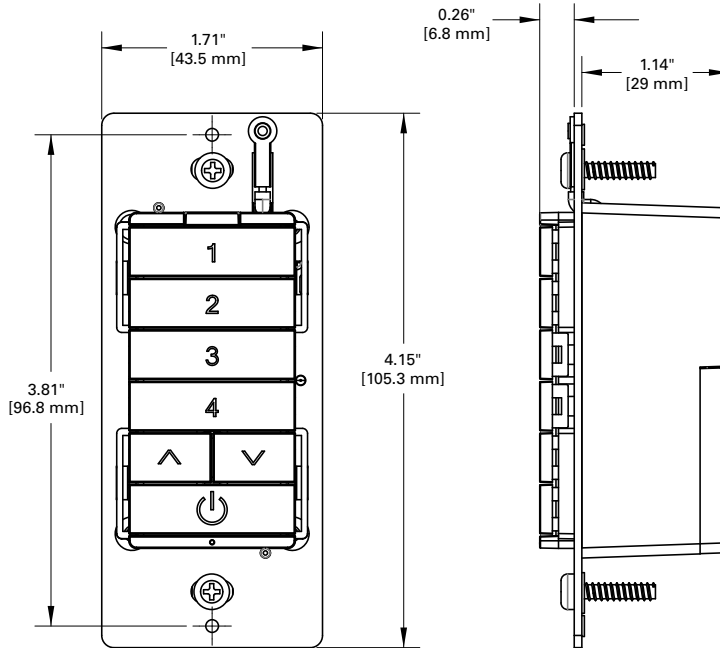

Warranty

Five year limited warranty, consult website for details.
eaton.com/lighting/legal

**HALO Home
HIWSKB**

Battery Powered

Multi-Room Scene Keypad

Ordering Information

SAMPLE NUMBER: HIWSKB1BLE40AWH

Device	Power Source	Generation	Radio	Finish
HIWSK = HALO In-Wall Scene Keypad	B=Battery powered	1=1st generation	BLE40A=Bluetooth Low Energy 4.0	WH=White