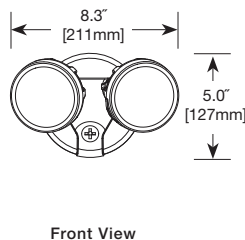

COOPER LIGHTING SOLUTIONS - ALL-PRO™

DESCRIPTION

The ALL-PRO™ LED Outdoor Security series is designed to provide superior security with the sustainability of LED Technology. Designed to be a direct replacement for traditional halogen and incandescent fixtures, these round low profile LED floodlights pack high performance into a small package. These fixtures are available in Flood, Motion and Dusk to Dawn configurations, and are made with durable die-cast aluminum.

Catalog #		Type
Project		
Comments		Date
Prepared by		

SPECIFICATION FEATURES

Construction

- Durable die-cast aluminum housing suitable for wet locations
- Powder coated bronze or white finish
- High reflectance polycarbonate reflector for maximum LED light output
- Tool-less head and motion sensor adjustment
- Tempered glass lens
- Suitable for wall or eave mounting using recessed junction box

Electrical

- 120VAC, 60Hz
- Maintenance-free LEDs with 50,000 hours of life
- Fixture operating temperature range from -30°C to 40°C
- UL and CUL listed for wet locations
- External supply wiring 75°C minimum

Motion Configuration

- Motion sensor detects motion 180° up to 70 feet
- Adjustable motion timer from 1 to 12 minutes

- Integral photocell prevents lights from turning on with motion during daylight hours
- Manual override allows fixture to operate as a standard floodlight at night for 6 hours

Optics

- Precision optics for maximum efficiency
- 5000K color temperature
- 1600 Lumens

Warranty

- 5 year limited warranty

LED TWIN ROUND SERIES

DIMENSIONS

MOTION

DUSK TO DAWN

FLOOD

MOUNTING

ORDERING INFORMATION