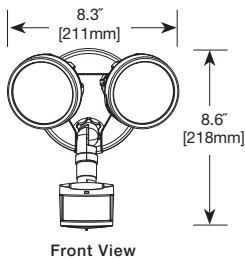

LED TWIN ROUND SERIES

DIMENSIONS

MOTION