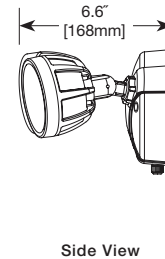

DUSK TO DAWN