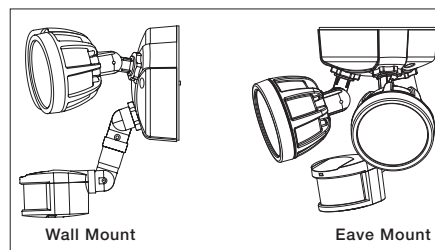

MOUNTING

ORDERING INFORMATION

Catalog Number	Product Description
MST18R17L	Bronze Twin LED with 180° Motion Sensor
MST18R17LW	White Twin LED with 180° Motion Sensor
FTR1740L	Bronze Twin LED Floodlight
FTR1740LW	White Twin LED Floodlight
FTR1740LPC	Bronze Twin LED Floodlight with integrated photo control
FTR1740LPCW	White Twin LED Floodlight with integrated photo control

CERTIFICATION DATA

UL/CUL Wet Location Listed
Lighting Facts® Approved

TECHNICAL DATA

120V only
-30°C to 40°C Temperature Rating
External Supply Wiring 75° Minimum
Wall and Eave Mount