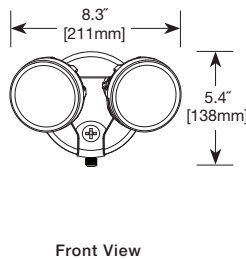

DUSK TO DAWN