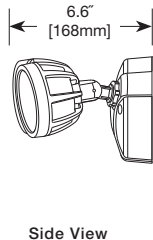

COOPER LIGHTING SOLUTIONS - ALL-PRO™

DESCRIPTION

The ALL-PRO™ LED Outdoor Security series is designed to provide superior security with the sustainability of LED Technology. Designed to be a direct replacement for traditional halogen and incandescent fixtures, these round low profile LED floodlights pack high performance into a small package. These fixtures are available in Flood, Motion and Dusk to Dawn configurations, and are made with durable die-cast aluminum.

Catalog #		Type
Project		
Comments		Date
Prepared by		

SPECIFICATION FEATURES

Construction

- Durable die-cast aluminum housing suitable for wet locations
- Powder coated bronze or white finish
- High reflectance polycarbonate reflector for maximum LED light output
- Tool-less head and motion sensor adjustment
- Tempered glass lens
- Suitable for wall or eave mounting using recessed junction box

Electrical

- 120VAC, 60Hz
- Maintenance-free LEDs with 50,000 hours of life
- Fixture operating temperature range from -30°C to 40°C
- UL and CUL listed for wet locations
- External supply wiring 75°C minimum

Motion Configuration

- Motion sensor detects motion 180° up to 70 feet
- Adjustable motion timer from 1 to 12 minutes

- Integral photocell prevents lights from turning on with motion during daylight hours
- Manual override allows fixture to operate as a standard floodlight at night for 6 hours

Optics

- Precision optics for maximum efficiency
- 5000K color temperature
- 1600 Lumens

Warranty

- 5 year limited warranty

LED TWIN ROUND SERIES

DIMENSIONS

MOTION

DUSK TO DAWN

FLOOD

MOUNTING

ORDERING INFORMATION