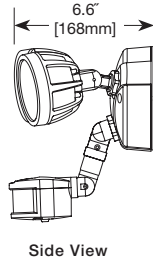

LED TWIN ROUND SERIES

DIMENSIONS

MOTION