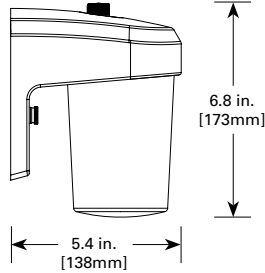

DESCRIPTION

The HALO entry light provides dependable security lighting with nighttime ON and daytime OFF functionality. Suitable for mounting heights up to 10ft, these fixtures are ideal for residential applications such as entrances, patios and walkways. Produces light output equivalent to 75W incandescent, available in white or bronze finish.

Catalog #		Type
Project		
Comments		Date
Prepared by		

SPECIFICATION FEATURES

Construction

- Corrosion resistant polycarbonate housing
- UV stable frosted polycarbonate lens
- Available in bronze or white finish
- Suitable for recessed junction boxes

Electrical

- Maintenance-free LEDs with 25,000 hours of life
- Fixture operating temperature range from -30°C to 40°C
- Integral photo control included
- Electrical operating voltage 120VAC 60Hz
- cULus listed for wet locations
- External supply wiring 75°C minimum

Optics

- Diffused lens
- 5000K CCT

Warranty

5 year limited warranty

DIMENSIONS

FE0650LPC

Side View

ORDERING INFORMATION

Model	Finish
FE0650LPC	Bronze
FE0650LPCW	White

CERTIFICATION DATA

cULus Wet Location Listed

TECHNICAL DATA

-30°C to 40°C Temperature Rating
External Supply Wiring 75° Minimum
Wall and Pole Mount