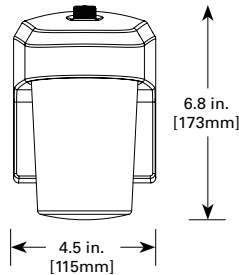

DIMENSIONS

FE0650LPC

Front View