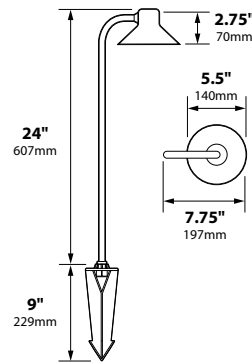

FINISH: Unfinished copper. Optional finishes available

PL-16-COP

ORDERING INFORMATION

CATALOG NO.	DESCRIPTION	LAMP	SHIP WEIGHT
PL-16-COP	Spun Copper 5.5" Side Mount Bell	18w S8 #1141	2.0 lbs.

MOUNTING ACCESSORIES

FA-03-RX/-BRS: 2" 51mm, 7.00" 178mm

FA-03/BRS: 2" 51mm, 9.00" 229mm

FA-03-LG: 3" 76mm, 9.00" 229mm

FA-24/BRS: 3" 76mm, 0.9" 23mm

FA-22-CST/-BRS: 3.5" 89mm, 5.75" 146mm, 1.125" 28mm

FA-24-MD-CST/-BRS: 2.65" 67mm, 1.4" 36mm

FA-24-LG-CST / -BRS: 4.75" 121mm, 0.875" 22mm

FA-24-LG-SPUN / -BRS: 4.75" 121mm, 0.875" 22mm

FA-24-MD-CST-PC/-BRS: 2.65" 67mm, 1.4" 36mm

FA-01/BRS: 1.63" 41mm, 15" 381mm

FA-24-MD-CST-POST2/-BRS (telescopic): 1.63" 41mm, 13" 330mm, Telescopic to 26"

LIGHT DISTRIBUTIONS AND PHOTOMETRICS

PL-16
Half Spread Photometrics
10 ft. (3.0m) diameter

JOB INFORMATION

Type: _____ Date: _____

Job Name: _____

Cat. No.: _____

Lamp(s): _____

Specifier: _____