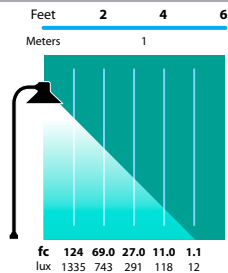

FA-24-LG-CST / -BRS: 4.75" 121mm, 0.875" 22mm

FA-24-LG-SPUN / -BRS: 4.75" 121mm, 0.875" 22mm

FA-24-MD-CST-PC/-BRS: 2.65" 67mm, 1.4" 36mm

FA-01/BRS: 1.63" 41mm, 15" 381mm

FA-24-MD-CST-POST2/-BRS (telescopic): 1.63" 41mm, 13" 330mm, Telescopic to 26"

C/FA-25/-26/BRS: 2.65" 67mm, 20" 508mm

C/FA-26-75W/BRS: 3" 76mm, 20" 508mm

C/FA-26-GFIC/BRS: 3" 76mm, 26" 660mm

C/FA-39/BRS: 3" 76mm, 20" 508mm

FA-30-4: 4" 102mm, 8" 203mm

FA-30-8: 8" 203mm

STEM EXTENSIONS: FA-30 (10" 254mm), FA-31 (13" 330mm), FA-32 (16" 406mm), FA-33 (21" 533mm), FA-34 (26" 660mm). -BRS = Brass Models (Arrow: couplers)

LIGHT DISTRIBUTIONS AND PHOTOMETRICS

PL-16
Half Spread Photometrics
10 ft. (3.0m) diameter

JOB INFORMATION

Type: _____ Date: _____

Job Name: _____

Cat. No.: _____

Lamp(s): _____

Specifier: _____