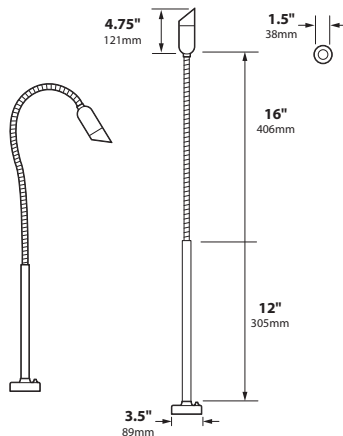

BARBECUE LIGHTS: MINI ROUND BACK BQ-FD04 DECK MOUNT SERIES

TYPE

SPECIFICATIONS

- CONSTRUCTION:** Machined 316 stainless steel cylinder with threaded cap
- ARM:** 12" 316 stainless steel rigid stem with 16" stainless steel flex arm on top Clear polyolefin shrink cover protection on flex arm
- MOUNT:** Stainless steel deck mount canopy
- SWITCH:** On/Off push button with weatherproof rubber boot cover
- LENS:** High impact clear tempered flat glass
- O-RING:** High temperature red silicone
- FINISH:** Stainless Steel - Brushed

12v ELECTRICAL SPECIFICATIONS:

- LED SUPPLIED:** 3w MR11 GU5.3 Super Saver (L-68)
40,000 hours average rating
- SOCKET:** High temperature ceramic GU5.3 bi-pin with 250°C silicone lead wires
- WIRING:** Black 10 foot 18/2 zip cord from base of fixture (12v only), for 25 foot 16/2 wire add-25F to catalog number, for other lengths consult factory.

ORDERING INFORMATION

CATALOG NO.	DESCRIPTION	LAMP	SHIP WEIGHT
12v BQFD04L68SS	Deck Mount BBQ Light	3w MR11 LED SS	5.0 lbs.

ACCESSORIES

- FA-BQCOVER** Vinyl Protective Cover For Flex-Arm
BQ Lights w/ Drawstring Closure