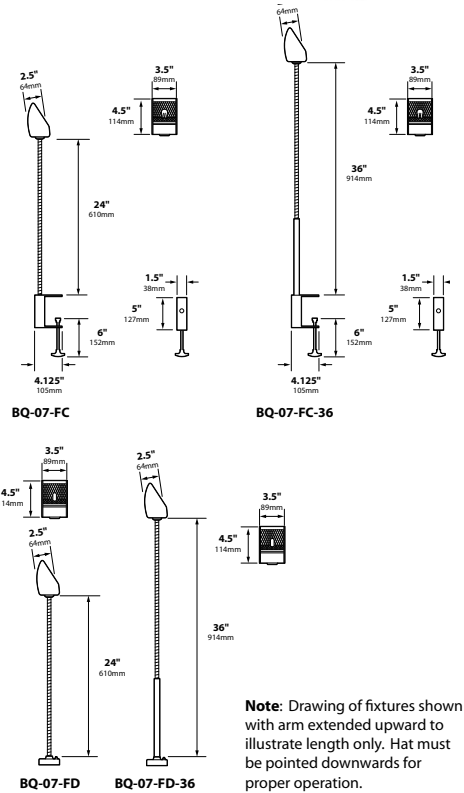

Note: Drawing of fixtures shown with arm extended upward to illustrate length only. Hat must be pointed downwards for proper operation.

12v. fixtures: 25 foot 16/2 fixture lead wire available; add **-25F** to catalog number. For use with Focus CPC or hub supplied by others.