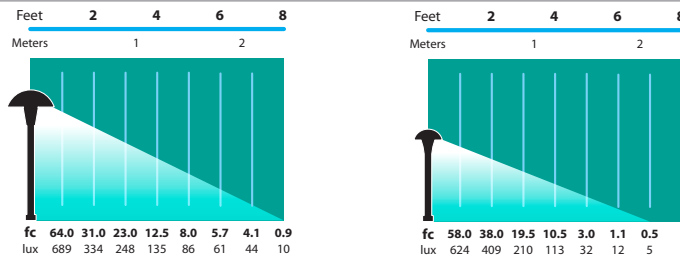

AL-06-SM-LEDP

AL-06-SM-LEDP-BLT

MOUNTING ACCESSORIES

ORDERING INFORMATION

CATALOG NO.	DESCRIPTION	LAMP	SHIP WEIGHT
AL-06-LEDP-BLT	Cast Aluminum 5.5" Mushroom Hat	4w LEDP Panel	2.0 lbs.
AL-06-LEDP-BRS	Cast Brass 5.5" Mushroom Hat	4w LEDP Panel	3.0 lbs.
AL-06-SM-LEDP-BLT	Cast Aluminum 3.75" Mushroom Hat	4w LEDP Panel	2.0 lbs.
AL-06-SM-LEDP-BRS	Cast Brass 3.75" Mushroom Hat	4w LEDP Panel	3.0 lbs.

LIGHT DISTRIBUTIONS AND PHOTOMETRICS

AL-06
Half Spread Photometrics
16 ft. (4.9m) diameter

AL-06-SM
Half Spread Photometrics
14 ft. (4.3m) diameter

Black Texture (Standard)	Antique Verde	Bronze Texture	Camel	White Texture	Hunter Texture	Rust	Weathered Iron	Weathered Brown	Stucco	Rubbed Verde	Chrome Powder	Acid Rust	Acid Verde	Black Acid Treatment
-BLT	-ATV	-BRT	-CAM	-WTX	-HTX	-RST	-WIR	-WBR	-STU	-RBV	-CPR	-BAR/CAR	-BAV/CAV	-BAT