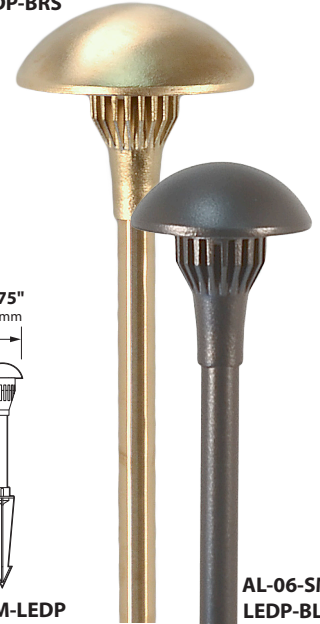

LENS: High impact clear acrylic

LIGHT SOURCE: 4w 300 lumen integrated round LED flat panel, warm white 3000K; optional cool white 5200K 320 lumen available (modify part number to "LEDP52")

LIFETIME RATING: 50,000 hours

CONNECTION: FA-05 Quick Connector (not supplied) from fixture to main cable (12/2, 10/2 or 8/2 only) 12v only

MOUNTING: FA-03 black 9" ABS stake, tapped 1/2" NPS

FINISH: Aluminum-Black texture polyester powder coat. Optional finishes available. Brass-Unfinished brass. Optional finishes available.

NOTE: 120v - 277v options available with remote LED driver. Must use FA-26 mounting post or FA-JBOX junction box to house remote driver.

4w LED Panel integrated into heat sink hub

AL-06-LEDP-BRS

AL-06-LEDP

AL-06-SM-LEDP

AL-06-SM-LEDP-BLT

MOUNTING ACCESSORIES

ORDERING INFORMATION

CATALOG NO.	DESCRIPTION	LAMP	SHIP WEIGHT
AL-06-LEDP-BLT	Cast Aluminum 5.5" Mushroom Hat	4w LEDP Panel	2.0 lbs.
AL-06-LEDP-BRS	Cast Brass 5.5" Mushroom Hat	4w LEDP Panel	3.0 lbs.
AL-06-SM-LEDP-BLT	Cast Aluminum 3.75" Mushroom Hat	4w LEDP Panel	2.0 lbs.
AL-06-SM-LEDP-BRS	Cast Brass 3.75" Mushroom Hat	4w LEDP Panel	3.0 lbs.