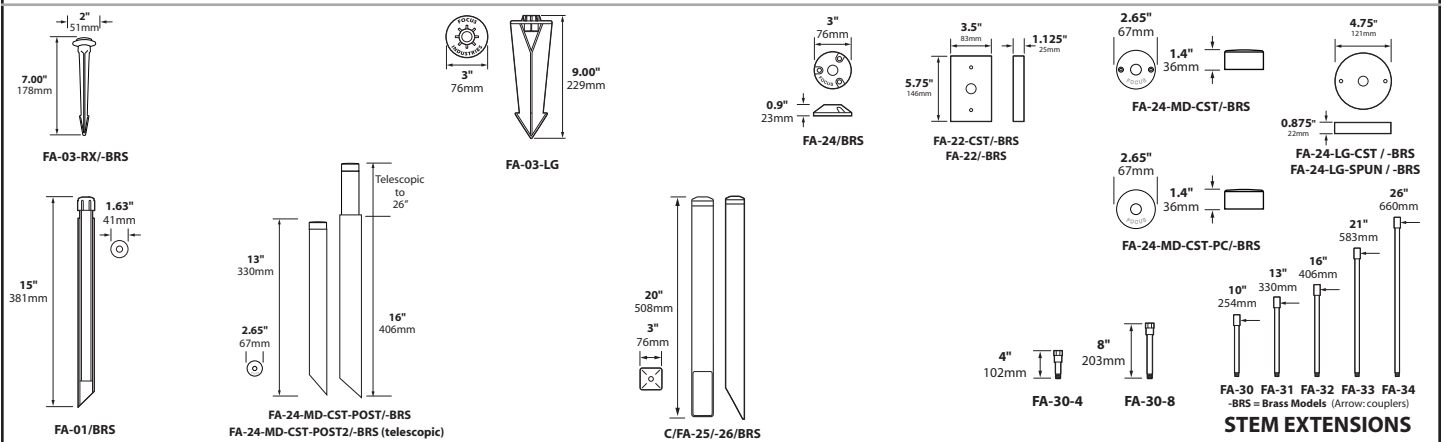

NOTE: 120v - 277v options available with remote LED driver. Must use FA-26 mounting post or FA-JBOX junction box to house remote driver.

4w LED Panel integrated into heat sink hub

AL-06-LEDP-BRS

AL-06-LEDP

AL-06-SM-LEDP

AL-06-SM-LEDP-BLT

MOUNTING ACCESSORIES

ORDERING INFORMATION

CATALOG NO.	DESCRIPTION	LAMP	SHIP WEIGHT
AL-06-LEDP-BLT	Cast Aluminum 5.5" Mushroom Hat	4w LEDP Panel	2.0 lbs.
AL-06-LEDP-BRS	Cast Brass 5.5" Mushroom Hat	4w LEDP Panel	3.0 lbs.
AL-06-SM-LEDP-BLT	Cast Aluminum 3.75" Mushroom Hat	4w LEDP Panel	2.0 lbs.
AL-06-SM-LEDP-BRS	Cast Brass 3.75" Mushroom Hat	4w LEDP Panel	3.0 lbs.

LIGHT DISTRIBUTIONS AND PHOTOMETRICS

AL-06
Half Spread Photometrics
16 ft. (4.9m) diameter

AL-06-SM
Half Spread Photometrics
14 ft. (4.3m) diameter

Black Texture (Standard)	Antique Verde	Bronze Texture	Camel	White Texture	Hunter Texture	Rust	Weathered Iron	Weathered Brown	Stucco	Rubbed Verde	Chrome Powder	Acid Rust	Acid Verde	Black Acid Treatment
-BLT	-ATV	-BRT	-CAM	-WTX	-HTX	-RST	-WIR	-WBR	-STU	-RBV	-CPR	-BAR/CAR	-BAV/CAV	-BAT