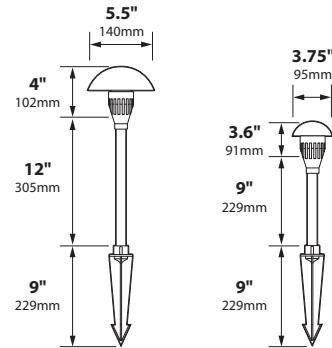

LED AREA LIGHTS AL-06-LEDP SERIES

TYPE

SPECIFICATIONS

CONSTRUCTION: Cast aluminum or cast brass mushroom hat; matching extruded aluminum or brass stanchion with fixed LED heat sink hub

LENS: High impact clear acrylic

LIGHT SOURCE: 4w 300 lumen integrated round LED flat panel, warm white 3000K; optional cool white 5200K 320 lumen available (modify part number to "LEDP52")

LIFETIME RATING: 50,000 hours

12V INTERNAL DRIVER: 5w 12vDC 350mA output, 12vAC input

SOCKET: None - LED is hard wired inside fixture

WIRING: Black 3 foot 18/2 zip cord from base of fixture (12v only)
For 25 foot 16/2 fixture lead wire add -25F to catalog number.

CONNECTION: FA-05 Quick Connector (not supplied) from fixture to main cable (12/2, 10/2 or 8/2 only) 12v only

MOUNTING: FA-03 black 9" ABS stake, tapped 1/2" NPS

FINISH: Aluminum-Black texture polyester powder coat. Optional finishes available. Brass-Unfinished brass. Optional finishes available.

NOTE: 120v - 277v options available with remote LED driver. Must use FA-26 mounting post or FA-JBOX junction box to house remote driver.

AL-06-LEDP-BRS

AL-06-LEDP

AL-06-SM-LEDP