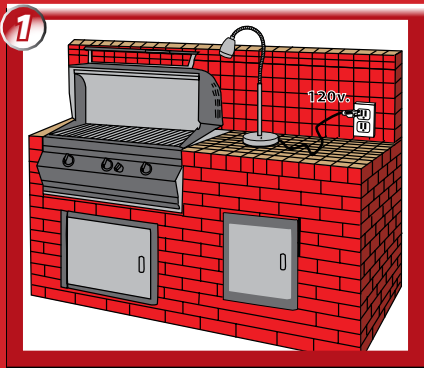

1. BQFA01 15w Magnetic Plug In 12v Transformer w/ 10ft 18/2 Lead Wire, 120v Input

2. BQFA02 12v Battery w/ 10ft 18/2 Lead Wire & Battery Charger