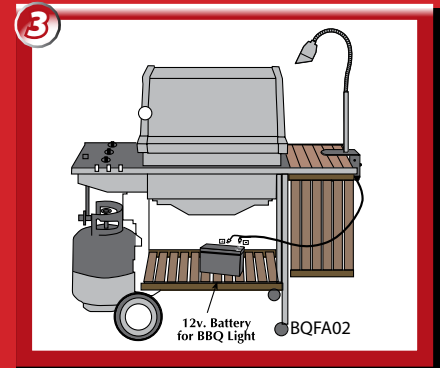

3. BQFA03 FA05 Quick Connector & 20FT 18/2 Wire To Existing Voltage Systems -12v

4. BQFA04 9' Power Cord 18/3 SJTW & Plug - 120v

12v. Battery for BBQ Light BQFA02