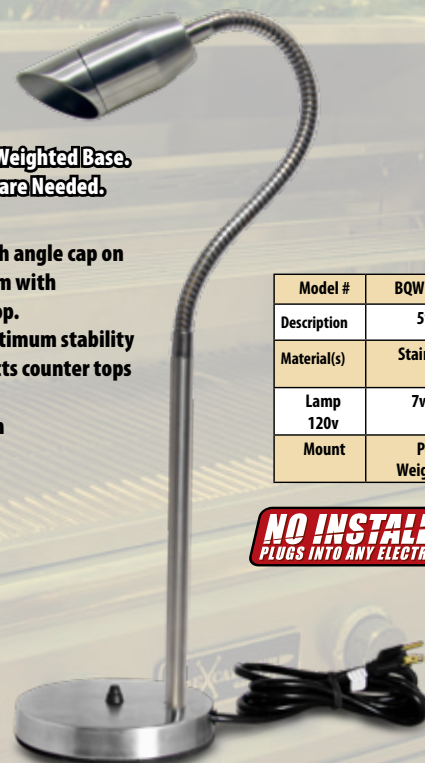

PORTABLE WEIGHTED BASE

**Portable Barbecue Light with Weighted Base.
No Drilling or Mounting Hardware Needed.**

- Cast stainless steel housing with angle cap on 12" 316 stainless steel rigid stem with 16" stainless steel flex arm on top.
- Mounted to 7", 6 lb. base for optimum stability
- Non skid rubber padding protects counter tops
- Grounded 9'- 120v power cord
- On/Off push button control with rubber boot cover
- 7w LED PAR16

Model #	BQWB02L134SS
Description	5" Bullet
Material(s)	Stainless Steel
Lamp 120v	7w, PAR16 LED
Mount	Portable Weighted Base

**NO INSTALLATION
PLUGS INTO ANY ELECTRICAL OUTLET**