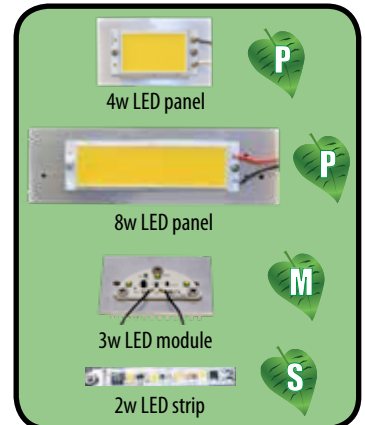

RESIDENTIAL GRADE STEP AND SURFACE LIGHTS