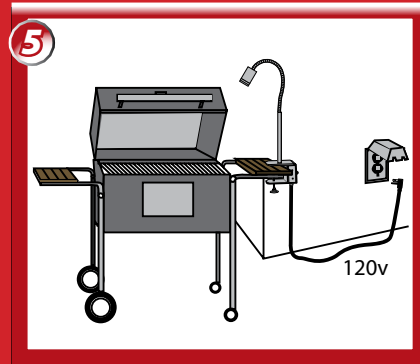

2: Plug-in 12v transformer to 120v receptacle with 10' 18/2 SPT-1W black lead wire