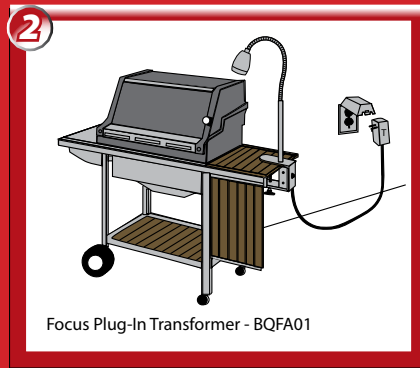

2. BQFA02 12v Battery w/ 10ft 18/2 Lead Wire & Battery Charger

3. BQFA03 FA05 Quick Connector & 20FT 18/2 Wire To Existing Voltage Systems -12v

Focus Plug-In Transformer - BQFA01