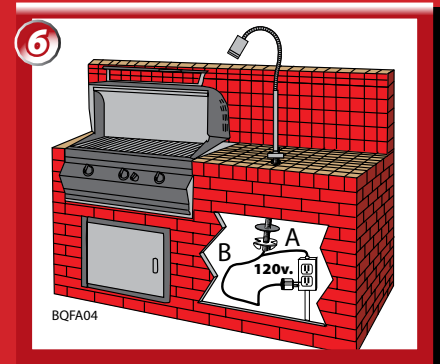

12v. Battery for BBQ Light BQFA02

3: Quick connect to 12v rechargeable/portable battery with 10' 18/2 SPT-1W black lead wire

4: Direct connection to 12v. landscape lighting system with supplied FA-05 Quick Connector with 20' 18/2 SPT-1W black lead wire

5: Plug 9' grounded powercord into weatherproof receptacle via power cord (supplied by Focus)

6: A: Hard wire directly into internal J-Box supplied within built in BBQ

B: If receptacle is present, attach a grounded mechanical plug and simply plug in