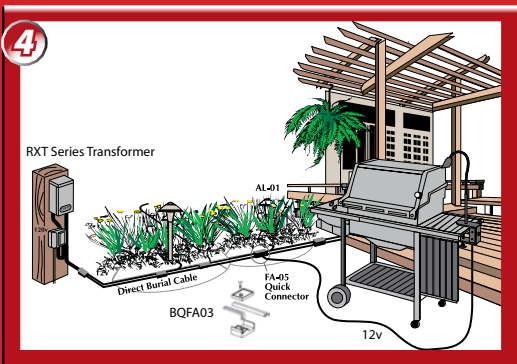

1: Plug 9' grounded powercord into weatherproof receptacle via power cord (supplied by Focus)