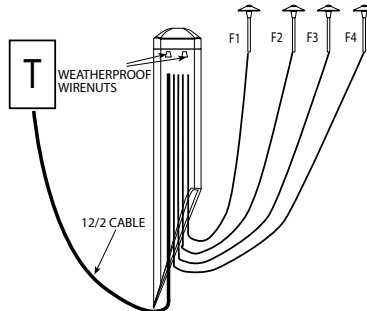

APPLICATIONS:

Heavy traffic areas, Commercial Projects. Where strength and stability are required. For turf areas. Anywhere a standard weatherproof Junction Box would be used for electrical access. A non-corrosive, aesthetically pleasing extremely functional Weatherproof junction box. Can be used as a CPC for 2-6 (12v) fixtures to insure equal voltage delivery to each fixture, providing the lead wires to each 12v fixture are the same length and the wattage of each fixture is the same. See Illustration #1.

FA-25/26

FA-26-PC
(fixture not included)

FA-26-R

Illustration #1 (CPC)
FA-25

JOB INFORMATION	
Type:	Date:
Job Name:	
Cat. No.:	
Lamp(s):	
Specifier:	
Contractor:	
Notes:	
FOCUS INDUSTRIES INC. 25301 COMMERCENTRE DRIVE LAKE FOREST, CA 92630 www.focusindustries.com sales@focusindustries.com (949) 830-1350 • FAX (949) 830-3390	