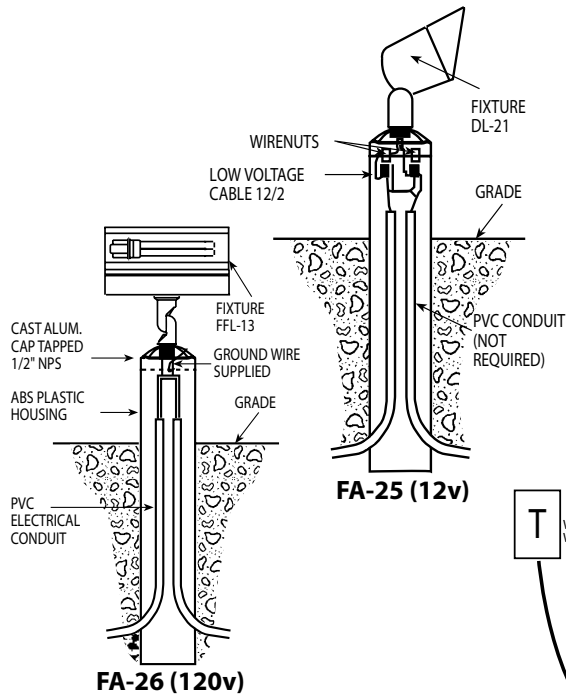

APPLICATIONS:

Heavy traffic areas, Commercial Projects. Where strength and stability are required. For turf areas. Anywhere a standard weatherproof Junction Box would be used for electrical access. A non-corrosive, aesthetically pleasing extremely functional Weatherproof junction box. Can be used as a CPC for 2-6 (12v) fixtures to insure equal voltage delivery to each fixture, providing the lead wires to each 12v fixture are the same length and the wattage of each fixture is the same. See Illustration #1.

FA-25/26

FA-26-PC
(fixture not included)

FA-26-R

Illustration #1 (CPC)
FA-25

JOB INFORMATION	
Type:	Date:
Job Name:	
Cat. No.:	
Lamp(s):	
Specifier:	
Contractor:	
Notes:	
FOCUS INDUSTRIES INC. 25301 COMMERCENTRE DRIVE LAKE FOREST, CA 92630 www.focusindustries.com sales@focusindustries.com (949) 830-1350 • FAX (949) 830-3390	