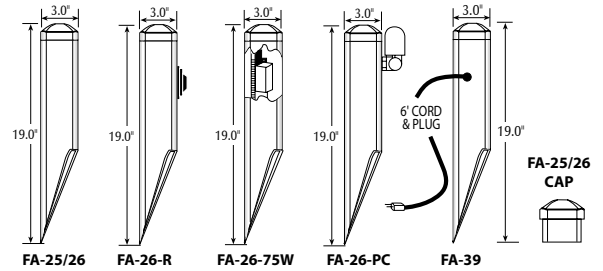

ACCESSORIES FA-25, -26-SERIES

SPECIFICATIONS

HOUSING: Die Cast Aluminum, 1/2" NPS Tapped
POST: 3" Black ABS Plastic 1/4" Wall Thickness
WIRING: For 120v (FA-26) Supplied by Others. Ground Wires Included in Cap.
 For 12v (FA-25) None
FINISH: Black Polyester Powder Coat
CAP FINISH OPTIONS: For Aluminum Caps: Antique Verde, Bronze, Hunter and Camel. Rubber Verde, Rust, Stucco, Weathered Brown, Weather Iron, White. For Brass Caps: Raw, Acid Verde and Acid Rust
POST OPTIONS: Black or Rubber Verde

ORDERING INFORMATION

CATALOG NO.	DESCRIPTION	EST. SHIP. WEIGHT.
FA-25	Black, ABS Commercial Mounting Pedestal (12v)	2.0 lbs.
FA-26	Black, ABS Commercial Mounting Pedestal (120v)	2.0 lbs.
FA-26-R	Same as Above w/Receptacle (120v)	2.0 lbs.
FA-26-PC	Black, ABS Commercial Mounting Pedestal w/ Attached Photo Cell (120v)	2.0 lbs.
FA-26-75W	Black, ABS Commercial Mounting Pedestal (120v) w/ 75w Electronic Transformer	2.0 lbs.
FA-39	Black, ABS Commercial Mounting Pedestal (120v) w/ 6' Ground Cord and Plug	3.0 lbs.

APPLICATIONS:

Heavy traffic areas, Commercial Projects. Where strength and stability are required. For turf areas. Anywhere a standard weatherproof Junction Box would be used for electrical access. A non-corrosive, aesthetically pleasing extremely functional Weatherproof junction box. Can be used as a CPC for 2-6 (12v) fixtures to insure equal voltage delivery to each fixture, providing the lead wires to each 12v fixture are the same length and the wattage of each fixture is the same. See Illustration #1.