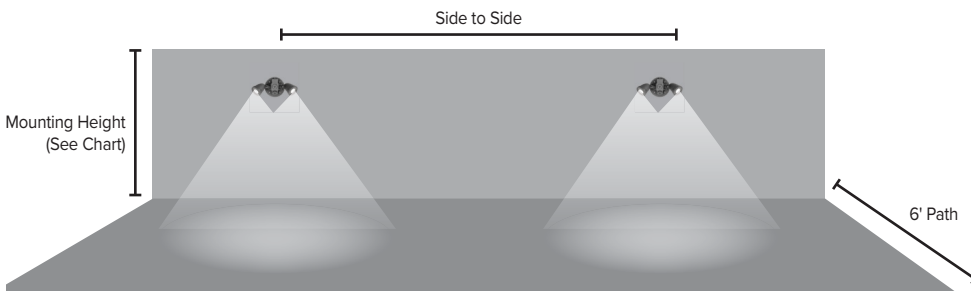

DATE: _____ LOCATION: _____

TYPE: _____ PROJECT: _____

CATALOG #: _____

OCR-03L Series

DECORATIVE OUTDOOR REMOTE LIGHTING HEADS

FEATURES

Outdoor UL Wet Location Listed die-cast aluminum lamp head and mounting plate assembly complete with LED MR16 lamp. Single or twin lamp fixtures available in dark bronze, black or white polyester powder coat finish. Mounts to 3½" octagonal or single gang boxes. Available with 3-watt LED lamps.

ORDERING GUIDE

Example: OCRSB-03L

CATALOG #

OCR	Heads	Finish	Lamp
OCR	S Single D Double	W White B Black Z Dark Bronze	03L 6/12V, 3W LED MR16

APPLICATION INFORMATION

OCR-03L Multi double-head unit	Side to Side	
1fc avg.	Depth	Width
7.5' Mounting Height	48'	6'
9.0' Mounting Height	42'	6'

OCR-03L One double-head unit	Forward Throw	
1fc avg.	Depth	Width
7.5' Mounting Height	27'	10'
9.0' Mounting Height	23'	10'

1fc min.	Depth	Width
7.5' Mounting Height	22'	6'
9.0' Mounting Height	25'	6'

1fc min.	Depth	Width
7.5' Mounting Height	7'	10'
9.0' Mounting Height	9'	10'

Meets Life Safety Code minimum illuminance of 0.1 fc and average illuminance of 1.0 fc. Assumes open space with no obstructions, mounting height of 7.5', ceiling height of 9' and reflectances of 80/50/20. Photometry files available on the Dual-Lite website.