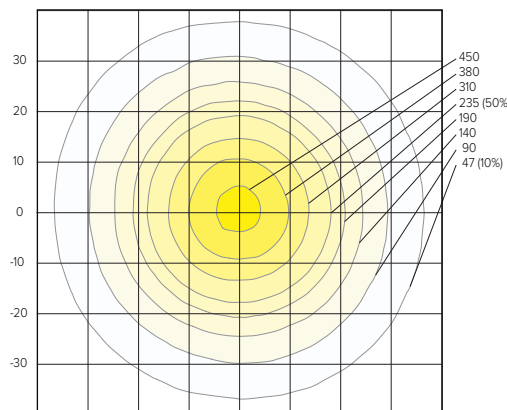

POLAR GRAPH