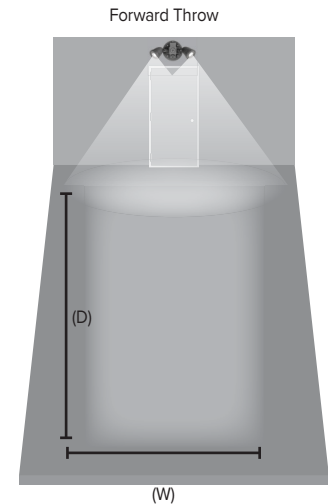

DATE: _____ LOCATION: _____

TYPE: _____ PROJECT: _____

CATALOG #: _____

OCR-03L Series

DECORATIVE OUTDOOR REMOTE LIGHTING HEADS

FEATURES

Outdoor UL Wet Location Listed die-cast aluminum lamp head and mounting plate assembly complete with LED MR16 lamp. Single or twin lamp fixtures available in dark bronze, black or white polyester powder coat finish. Mounts to 3½" octagonal or single gang boxes. Available with 3-watt LED lamps.

ORDERING GUIDE

Example: OCRSB-03L

CATALOG #

OCR	Heads	Finish	Lamp
OCR	S Single D Double	W White B Black Z Dark Bronze	03L 6/12V, 3W LED MR16

APPLICATION INFORMATION

OCR-03L Multi double-head unit	Side to Side	
1fc avg.	Depth	Width
7.5' Mounting Height	48'	6'
9.0' Mounting Height	42'	6'

OCR-03L One double-head unit	Forward Throw	
1fc avg.	Depth	Width
7.5' Mounting Height	27'	10'
9.0' Mounting Height	23'	10'

1fc min.	Depth	Width
7.5' Mounting Height	22'	6'
9.0' Mounting Height	25'	6'

1fc min.	Depth	Width
7.5' Mounting Height	7'	10'
9.0' Mounting Height	9'	10'