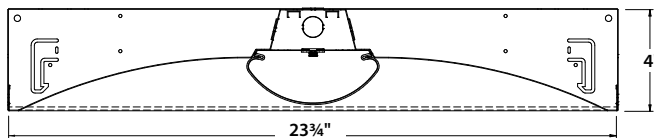

¹ For drywall, order G with Flange Kit Accessory.

² Order hanger accessories separately.

³ For compatibility with Dual-Lite LiteGear® inverters, contact Hubbell Lighting Representative.

⁴ In-Fixture Module Antenna adds 2" to overall fixture height at power feed location.

⁵ Not available on Surface Mount Ceiling Types.

⁶ Limited to LW, ML for 2x4, and LW, ML, HL for 2x2; No limitations for 1x4

For questions about configuration options, contact Hubbell Representative.

LCAT14 LED Grid