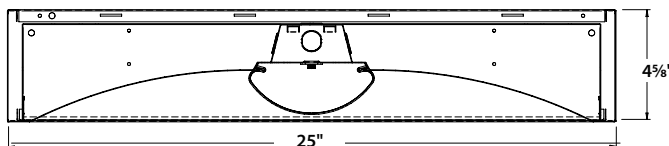

⁵ Not available on Surface Mount Ceiling Types.

⁶ Limited to LW, ML for 2x4, and LW, ML, HL for 2x2; No limitations for 1x4

For questions about configuration options, contact Hubbell Representative.

LCAT14 LED Grid

LCAT22, LCAT24 LED Grid

LCAT22, LCAT24 LED Surface Mount

PRODUCT AVAILABILITY

SIZE	LUMEN PACKAGE	NOMINAL LUMENS	NOMINAL WATTS	LUMENS PER WATT
14	LW	4000-4350	40	101-109
	ML	4250-4900	40	106-122
	HL	4750-5450	49	98-112
22	VL	6250-7200	65	98-112
	LW	2200-2300	22	98-105
	ML	3200-3400	30	107-115
24	HL	3550-4050	35	100-115
	VL	4000-4600	42	96-110
	LW	4100-4700	40	103-117
	ML	4400-5150	40	110-129
24	HL	5350-6200	47	114-132
	VL	6800-7800	65	105-121
	XL	7800-9250	80	92-110