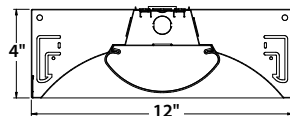

LCAT14 LED Grid