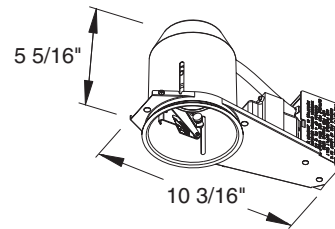

**Junction Box** Rated for 4 No. 12 AWG 90° C through branch circuit conductors and includes (3) 1/2", and (2) Non-metallic sheathed cable knock-outs • Push-in electrical connectors for field connections.

## DIMENSIONS

4 7/16" CEILING CUTOUT