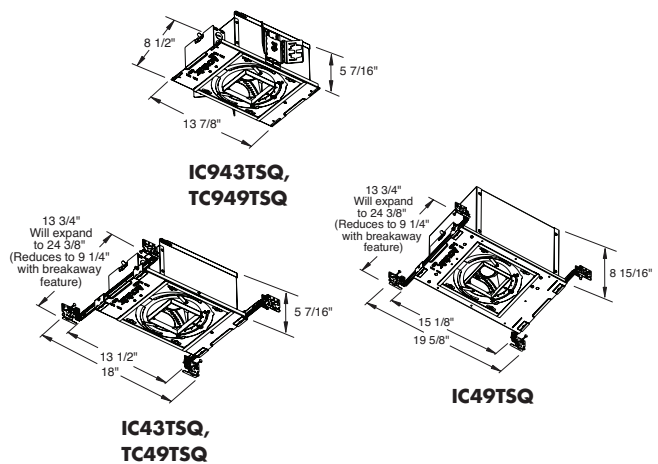

Mounting Available with either Patented (US Patent 8,038,113) Pro-V™ bar hanger system, permitting quick placement of housing with 24" on-center joists or suspended ceilings, or with vertically adjustable mounting brackets (butterfly brackets). Specify mounting style when ordering.

Junction Box IC housings are rated for 4 No. 12 AWG 90°C through branch circuit conductors. • Non-IC housings are rated for 8 No. 12 AWG 90°C through branch circuit conductors. • Includes (5) 1/2", (1) 3/4", and (4) Non-metallic sheathed cable knock-outs. • Push-in electrical connectors for field connections.

Housing/Mounting Frame Housing painted black for visually dark interior • V-Notch in plaster frame and Patented (US Patent 8,277,090) Tru-Line™ Platform featuring +/- 1/2" translation and +/- 45° aperture rotation aids fixture alignment after installation, prior to drywall.

Ceiling Thickness 1/2" - 7/8" ceiling standard • For thicker ceilings, order CTA4SQ-125 (7/8"-1 1/4"), CTA4SQ-163 (1 1/4"-1 5/8") or CTA4SQ-200 (1 5/8"-2") • CTA4SQ not required for wood, stone, or tile flush mount applications.

ELECTRICAL DATA

Housing	IC(9)43TSQ		IC49TSQ		TC(9)49TSQ	
Voltage	120	277	120	277	120	277
Input Power (W)	13.0	14.3	20.5	21.6	22.5	23.6
Input Current (A)	0.11	0.06	0.17	0.09	0.18	0.09
Frequency	50/60Hz		50/60Hz		50/60Hz	
Power Factor	0.99	0.92	0.99	0.92	0.99	0.92

Type	Cat. No.
Project: _____	
Notes: _____	

DIMENSIONS

4 1/8" CEILING CUTOUT
(REFER TO INSTRUCTION SHEET FOR
FLUSH MOUNT CEILING CUTOUT)