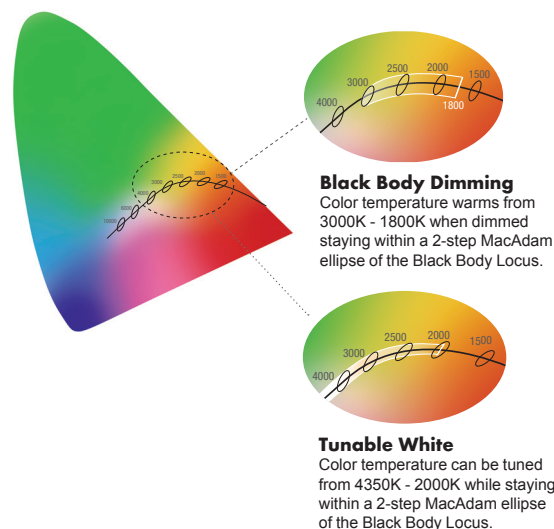

BLACK BODY DIMMING & TUNABLE WHITE 700/1000 LUMEN ADJUSTABLE LED

3-1/4" SQUARE APERTURE

**IC(9)43TSQ, IC49TSQ,
TC(9)49TSQ**

PRODUCT DESCRIPTION

Recessed adjustable LED luminaire features both Black Body Dimming and Tunable White technology in a single fixture. In Black Body Dimming mode, the luminaire duplicates halogen dimming, creating a natural warm glow as the CCT shifts from 3000K to less than 1800K when dimmed. In Tunable White mode, the CCT can be adjusted anywhere along the Planckian locus from 2000K through 4350K independent of dimming. Aculux Black Body Dimming and Tunable White luminaires feature a sealed Air-Loc® housing and is available in both IC and Non-IC rated configurations.

PRODUCT SPECIFICATIONS

LED Light Engine With single dimmer connected, the light engine duplicates halogen, with the CCT shifting from 3000K at 100% to 1800K when dimmed to 1% • Connect a second dimmer to engage Tunable White mode, featuring independent dimming and CCT tuning from 2000K through 4350K • Superb color consistency within 2 SDCM of the Planckian locus over CCT range • Accurate color rendition with 90 CRI at 3000K, and 85 CRI/70 R9 throughout CCT range.

Dimming and CCT Control Black Body Dimming and CCT Tuning are compatible with most 0-10V protocol dimmers • IC rated housings are rated for 120-277V input • For Non-IC housings, specify 120V or 277V. Refer to installation instructions for detailed wiring schematics.