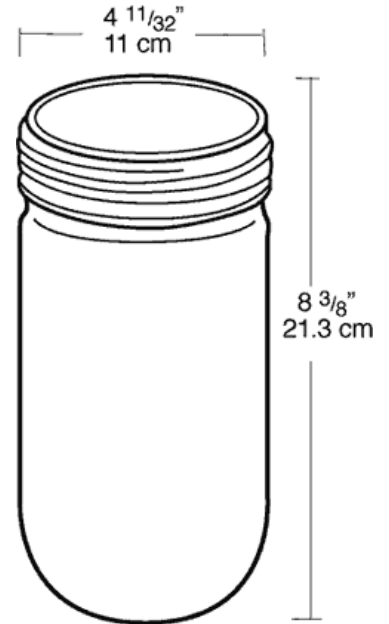

Maximum Wattage:

300 watts

Patents:

RAB sensor and fixture designs are protected under U.S. and International Intellectual Property laws

Color:

White

Weight:

1

DIMENSIONS

Note: Specifications may change without notice

RAB Lighting, Inc. • 170 Ludlow Ave • Northvale, NJ 07647 • Tel: 888 RAB-1000 • Fax: 888 RAB-1232 • www.rabweb.com
© 2010 RAB Lighting, Inc.