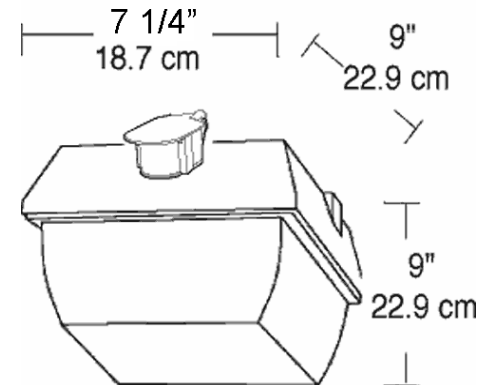

VAN3S70/QRW

JOB NAME: _____
DATE: _____
TYPE: _____

DESCRIPTION

Medium size ceiling mount fixture: 35, 50 and 70 watt HPS, 50 and 70 watt Metal Halide. Housing is die cast aluminum with clear vandalproof polycarbonate refractor. Quartz Restrike models available. Lamps supplied.

SPECIFICATIONS

Conduit Entry:

1/2"

HID Quartz restrike:

Add suffix "/QR" to Van3 (50w restrike) or Van5 (100w restrike) for HOT restrike. Provides immediate illumination in case of momentary power failure

Housings:

Die cast aluminum with powder coat bronze or white finish

Reflectors / Backplate:

Heavy gauge cold rolled steel with high reflectance baked white enamel

Refractor:

Injection molded polycarbonate, designed for maximum structural strength

Sockets:

Medium base 4kv Pulse Rated Glazed porcelain

Screws:

Tamperproof center pin Torx-head and slotted Phillips head stainless steel screws provided. Be sure to order your Torx screwdriver (Catalog # VANDRIVER)

UL Listing:

Suitable for wet locations. Fixtures can be wired with 90° C supply wiring if supply wires are routed 3" away from ballast.

Patents:

RAB sensor and fixture designs are protected under U.S. and International Intellectual Property laws.

Quartz Restrike:

50W Quartz lamp provides immediate illumination in case of momentary power failure.

Color:

White

Weight:

8.5

DIMENSIONS