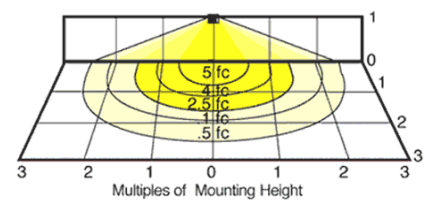

PHOTOMETRIC

70w HPS @ 8' Mounting Height

Mounting Height	Multiplier	Multiplier		
		Watts	HPS	MH CFL
8'	1.0	26		.3
9'	.8	32		.4
10'	.7	42		.5
12'	.4	35	.4	
14'	.3	50	.6	.5
		70	1.0	.9

ORDERING INFORMATION

High Pressure Sodium
Lamp supplied with fixture

Total Watts	Lamp Type	Lamp Base	Ballast
70	ED17	Medium	R-NPF 120V

Starting Amps/ Operating Amps			
120V	208V	240V	277V
2.1/1.6			

Input Watts	LAMP ANSI	Initial Lumens	Lamp Hours
86	S62	6400	24000

Factory Installed Options
Add suffix to Catalog Number

Swivel Photocontrol (/PCS)
Quartz Restrike (HPS & MH only) (/QR)

Mini Motion Sensor (/MS)
Button Photocontrol (/PC)

Note: Specifications may change without notice