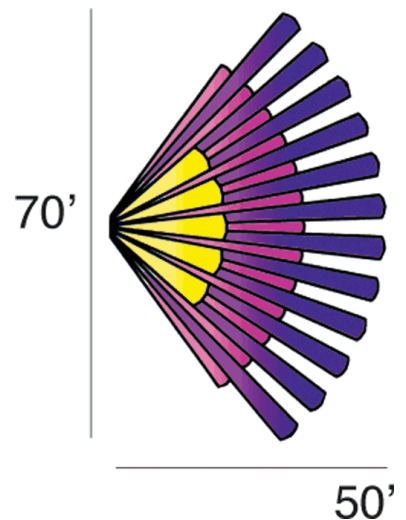

Detection:

110° view

Patents:

RAB sensor and fixture designs are protected under U.S. and International Intellectual Property laws

Color:

White

Weight:

1.65

DIMENSIONS

DETECTION PATTERN

Note: Specifications may change without notice