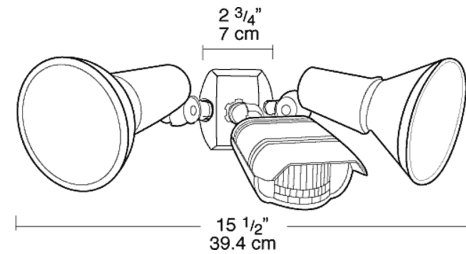

Detection:

110° view

Patents:

RAB sensor and fixture designs are protected under U.S. and International Intellectual Property laws

Color:

White

Weight:

1.65

DIMENSIONS

DETECTION PATTERN

Note: Specifications may change without notice