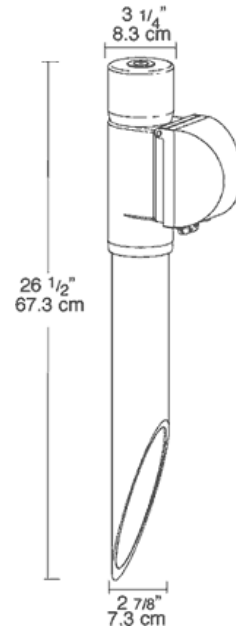

MPPW

JOB NAME: _____

DATE: _____

TYPE: _____

DESCRIPTION

19" Mighty Post Plus with Mighty Post Adapter section and Blank cover is everything you need for a self-standing electrical outlet. Lets you install an In-Use Outlet or most other rectangular covers on a Mighty Post. Adapter made from tough ABS. Post top and blank ABS plate in matching color included.

SPECIFICATIONS

Materials:

Post: PVC Cap: ABS In-Use Cover: Clear
PVC MP Adapter: ABS Junction Box:
Polycarbonate

Set Screw:

Locks cap to post and prevents rotation

UL Listing:

Suitable for wet locations. Fixtures with ground wire must be used

Patents:

RAB sensor and fixture designs are protected under U.S. and International Intellectual Property laws

Color:

White

Weight:

3.55

DIMENSIONS

Note: Specifications may change without notice