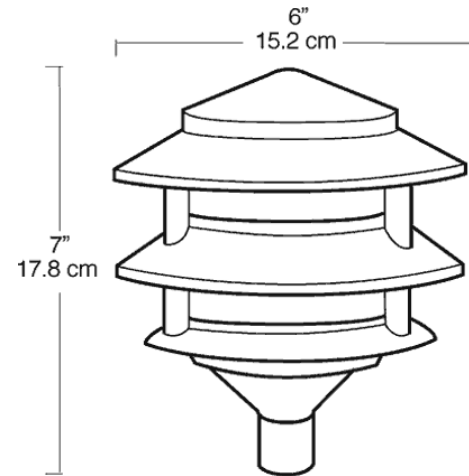

LL322B

JOB NAME: _____
 DATE: _____
 TYPE: _____

DESCRIPTION

Rugged die cast aluminum 6" diameter housings. Threaded, gasketed clear glass globe for durable weatherproofing and easy relamping. 1" long, 1/2" threaded nipple included for easy mounting. 75 watt max. Lamp not supplied.

Housing:

Die cast aluminum housing with powder coat finish

Mounting Stem:

Accessory 12" mounting stem with 1/2" threads on both ends available

UL Listing:

Suitable for wet locations. Suitable for mounting within 4 feet of the ground

Patents:

RAB sensor and fixture designs are protected under U.S. and International Intellectual Property laws.

Color:

Black

Weight:

2.03

DIMENSIONS

PHOTOMETRIC

75w A19 @ 1' Mounting Height

ORDERING INFORMATION

Total Watts	Lamp Type	Lamp Base	Ballast	Starting Amps/ Operating Amps				Input Watts	LAMP ANSI	Initial Lumens	Lamp Hours
				120V	208V	240V	277V				
75	A-19	Medium	0	0	0	0	0	0	0	1220	750