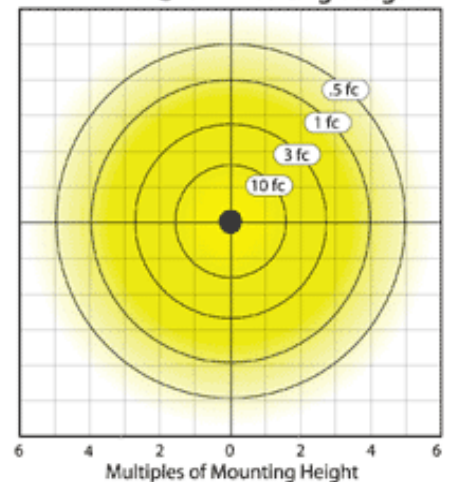

PHOTOMETRIC

75w A19 @ 1' Mounting Height

ORDERING INFORMATION

Total Watts	Lamp Type	Lamp Base	Ballast	Starting Amps/ Operating Amps				Input Watts	LAMP ANSI	Initial Lumens	Lamp Hours
				120V	208V	240V	277V				
75	A-19	Medium	0	0	0	0	0	0	0	1220	750

Factory Installed Options
Add suffix to Catalog Number

Note: Specifications may change without notice

RAB Lighting, Inc. • 170 Ludlow Ave • Northvale, NJ 07647 • Tel: 888 RAB-1000 • Fax: 888 RAB-1232 • www.rabweb.com
© 2009