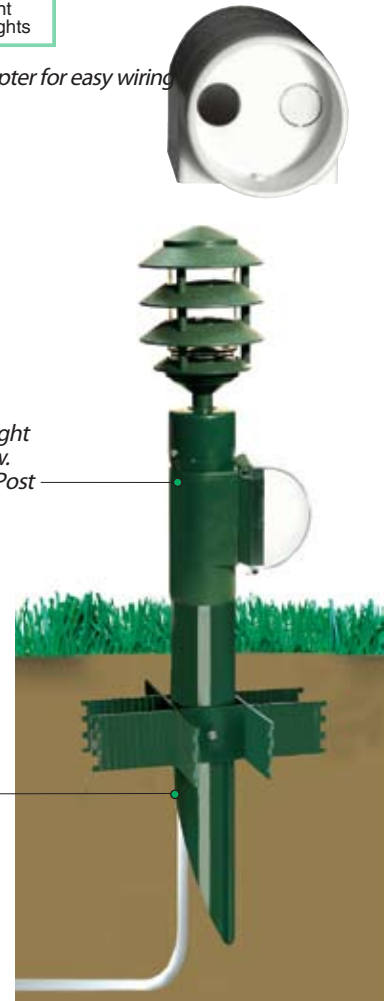

Knockout holes in bottom of Post Adapter for easy wiring

New In-Use Covers are Turtle Tough!

Specifications

UL Listing:
Suitable for wet locations.
Fixtures with ground wire must be used

Materials:
Post: PVC
Cap: ABS
In-Use Cover: Clear PVC
Back plate: PVC
MP Adapter: ABS

Set Screw:
Locks cap to post and prevents rotation

Patents:
The unique Mighty Post and MP Adapter are protected by U.S. Patent D424524, Taiwan Patent D11678, CN Patent ZL200530121693.1 and are protected under U.S. and international intellectual property laws.

Info Online 24/7

www.rabweb.com
Wiring Diagrams
Installation Instructions
Product Specifications

Mighty Post Adapter extends post height to keep outlets above plants and snow. Add an electrical box to your Mighty Post and Lawn Light combo

Your wire's not toast with Mighty Post!

Other posts have sharp edges that damage wires!

Mighty Post has round edges that protect wires.

New!
**Turtle™
 In-Use Cover™**

The Turtle In-Use weatherproof cover protects in-use electrical devices in wet locations. Strong and durable in all weather conditions, year round. Clear cover with colored back plate.