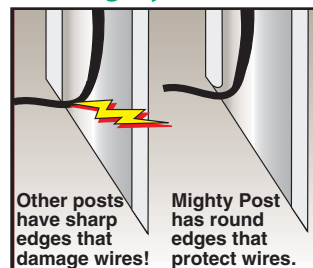

Knockout holes in bottom of Post Adapter for easy wiring

New In-Use Covers are Turtle Tough!

Specifications

UL Listing:
Suitable for wet locations.
Fixtures with ground wire must be used

Materials:
Post: PVC
Cap: ABS
In-Use Cover: Clear PVC
Back plate: PVC
MP Adapter: ABS

Set Screw:
Locks cap to post and prevents rotation

Patents:
The unique Mighty Post and MP Adapter are protected by U.S. Patent D424524, Taiwan Patent D11678, CN Patent ZL200530121693.1 and are protected under U.S. and international intellectual property laws.

Info Online 24/7

www.rabweb.com
Wiring Diagrams
Installation Instructions
Product Specifications

Mighty Post Adapter extends post height to keep outlets above plants and snow. Add an electrical box to your Mighty Post and Lawn Light combo

Your wire's not toast with Mighty Post!

Other posts have sharp edges that damage wires!

Mighty Post has round edges that protect wires.

New!
**Turtle™
 In-Use Cover™**

The Turtle In-Use weatherproof cover protects in-use electrical devices in wet locations. Strong and durable in all weather conditions, year round. Clear cover with colored back plate.