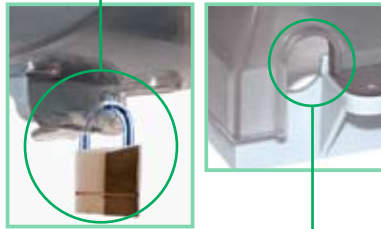

LANDSCAPE MIGHTY POST® ADAPTER

In-Use Cover

RAB Turtle

In-Use weatherproof covers are great for protecting electrical outlets in all kinds of weather.

Clear PVC plastic Turtle cover with lockable latch

Smooth edged electrical cord slots

Fits all popular devices!

Fits all standard rectangular covers

Mighty Post Adapter extends post height to keep outlets above plants and snow

Durable molded ABS Post Adapter

Close up plug included

Post Adapter Applications

Knockout holes in bottom of Post Adapter for easy wiring

New In-Use Covers are Turtle Tough!

Specifications

UL Listing:
Suitable for wet locations.
Fixtures with ground wire must be used

Materials:
Post: PVC
Cap: ABS
In-Use Cover: Clear PVC
Back plate: PVC
MP Adapter: ABS

Your wire's not toast with Mighty Post!

Other posts have sharp edges that damage wires!

Mighty Post has round edges that protect wires.

New!
**Turtle™
 In-Use Cover™**

The Turtle In-Use weatherproof cover protects in-use electrical devices in wet locations. Strong and durable in all weather conditions, year round. Clear cover with colored back plate.