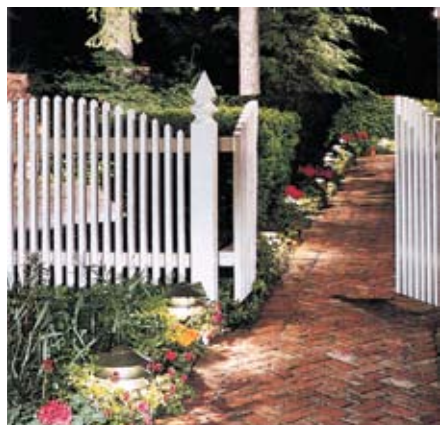

Socket with all copper electrical parts and 20" leads

Quick and secure installation with one  
corrosionproof screw

Threaded, gasketed globes for durable  
weatherproofing and easy relamping

12" color matched mounting stem  
with 1/2" threads available

Includes easy mounting 1/2" threaded nipple

ST12VG

For sturdy Lawn Light mounting,  
use RAB Mighty Posts<sup>®</sup>  
(see pages 116-117)

Rugged path lights with louvers to direct light  
downward blend with any landscaping.