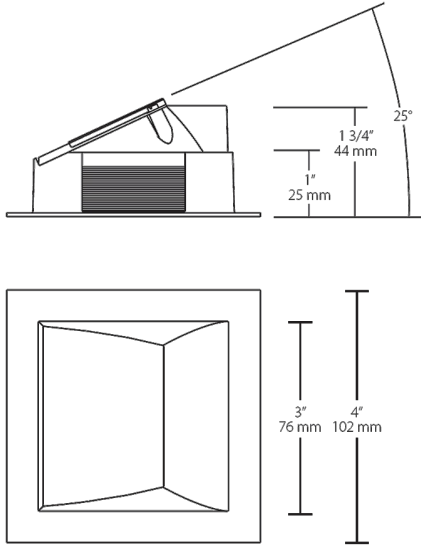

Die-cast aluminum trim cone with high-efficiency TIR optics.

Color: White

Weight: 0.8 lbs

Project:	Type:
Prepared By:	Date:

Driver Info		LED Info	
Type:	Sold Separately	Watts:	0W
120V:	See Rough-in*	Color Temp:	N/A
208V:	See Rough-in*	Color Accuracy:	N/A
240V:	See Rough-in*	L70 Lifespan:	See Rough-In*
277V:	See Rough-in*	Lumens:	See Table Below*
Input Watts:	0W	Efficacy:	N/A
Efficiency:	N/A		

Dimensions

Features

- Durable die-cast aluminum
- High-efficiency TIR optics
- Optic and trim included

Ordering Matrix

Family	Size	Shape	Optics	Color	Trim
NDTRIM	3	S	W	W	
	3 = 3"	S = Square	80 = 80° Downlight 50 = 50° Downlight 40A = 40° Adjustable 20A = 20° Adjustable W = Wall Washer	B = Black W = White M = Matte Silver	Blank = Trimmed TL = Trimless