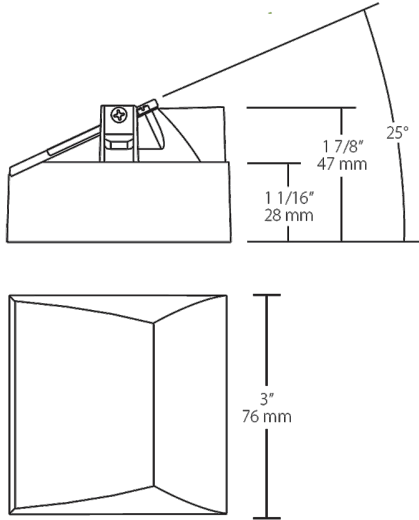

Die-cast aluminum trim cone with high-efficiency TIR optics.

Color: White

Weight: 0.7 lbs

Project:	Type:
Prepared By:	Date:

Driver Info		LED Info	
Type:	Sold Separately	Watts:	0W
120V:	See Rough-in*	Color Temp:	N/A
208V:	See Rough-in*	Color Accuracy:	N/A
240V:	See Rough-in*	L70 Lifespan:	See Rough-In*
277V:	See Rough-in*	Lumens:	See Table Below*
Input Watts:	0W	Efficacy:	N/A
Efficiency:	N/A		

Dimensions

Features

- Durable die-cast aluminum
- High-efficiency TIR optics
- Optic and trim included

Ordering Matrix

Family	Size	Shape	Optics	Color	Trim
NDTRIM	3	S	W	W	TL
	3 = 3"	S = Square	80 = 80° Downlight 50 = 50° Downlight 40A = 40° Adjustable 20A = 20° Adjustable W = Wall Washer	B = Black W = White M = Matte Silver	Blank = Trimmed TL = Trimless