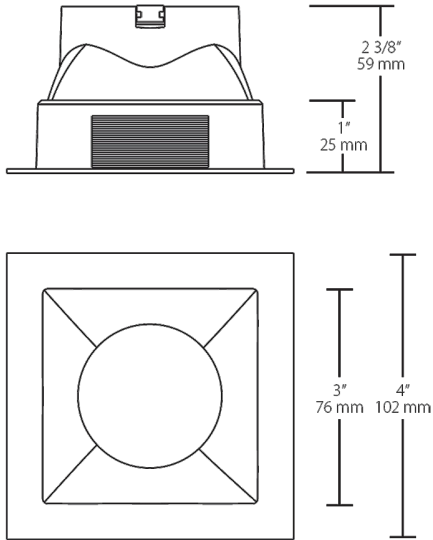

### Dimensions

### Ordering Matrix

Family	Size	Shape	Optics	Color	Trim
NDTRIM	3	S	80	W	
	3 = 3"	S = Square	80 = 80° Downlight 50 = 50° Downlight 40A = 40° Adjustable 20A = 20° Adjustable W = Wall Washer	B = Black W = White M = Matte Silver	Blank = Trimmed TL = Trimless