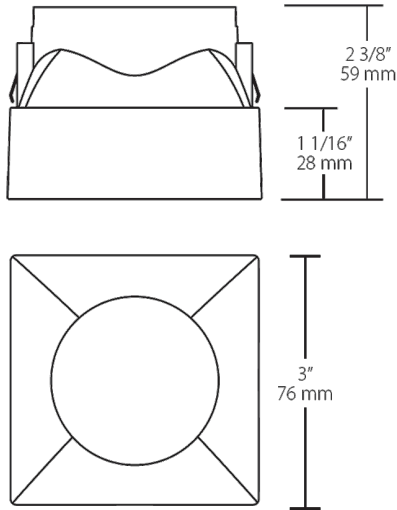

#### Aperture Size:

3" Trim Module

## Dimensions

## Ordering Matrix

Family	Size	Shape	Optics	Color	Trim
NDTRIM	3	S	80	W	TL
	3 = 3"	S = Square	80 = 80° Downlight 50 = 50° Downlight 40A = 40° Adjustable 20A = 20° Adjustable W = Wall Washer	B = Black W = White M = Matte Silver	Blank = Trimmed TL = Trimless