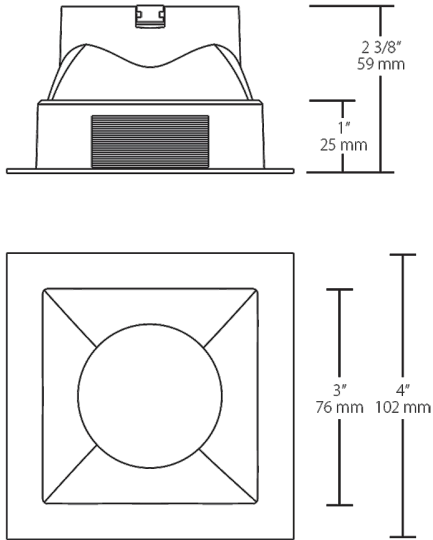

Die-cast aluminum trim cone with high-efficiency TIR optics.

Color: Black

Weight: 0.8 lbs

Project:	Type:
Prepared By:	Date:

Driver Info		LED Info	
Type:	Sold Separately	Watts:	0W
120V:	See Rough-in*	Color Temp:	N/A
208V:	See Rough-in*	Color Accuracy:	N/A
240V:	See Rough-in*	L70 Lifespan:	See Rough-In*
277V:	See Rough-in*	Lumens:	See Table Below*
Input Watts:	0W	Efficacy:	N/A
Efficiency:	N/A		

Dimensions

Features

- Durable die-cast aluminum
- High-efficiency TIR optics
- Optic and trim included

Ordering Matrix

Family	Size	Shape	Optics	Color	Trim
NDTRIM	3	S	80	B	
	3 = 3"	S = Square	80 = 80° Downlight 50 = 50° Downlight 40A = 40° Adjustable 20A = 20° Adjustable W = Wall Washer	B = Black W = White M = Matte Silver	Blank = Trimmed TL = Trimless